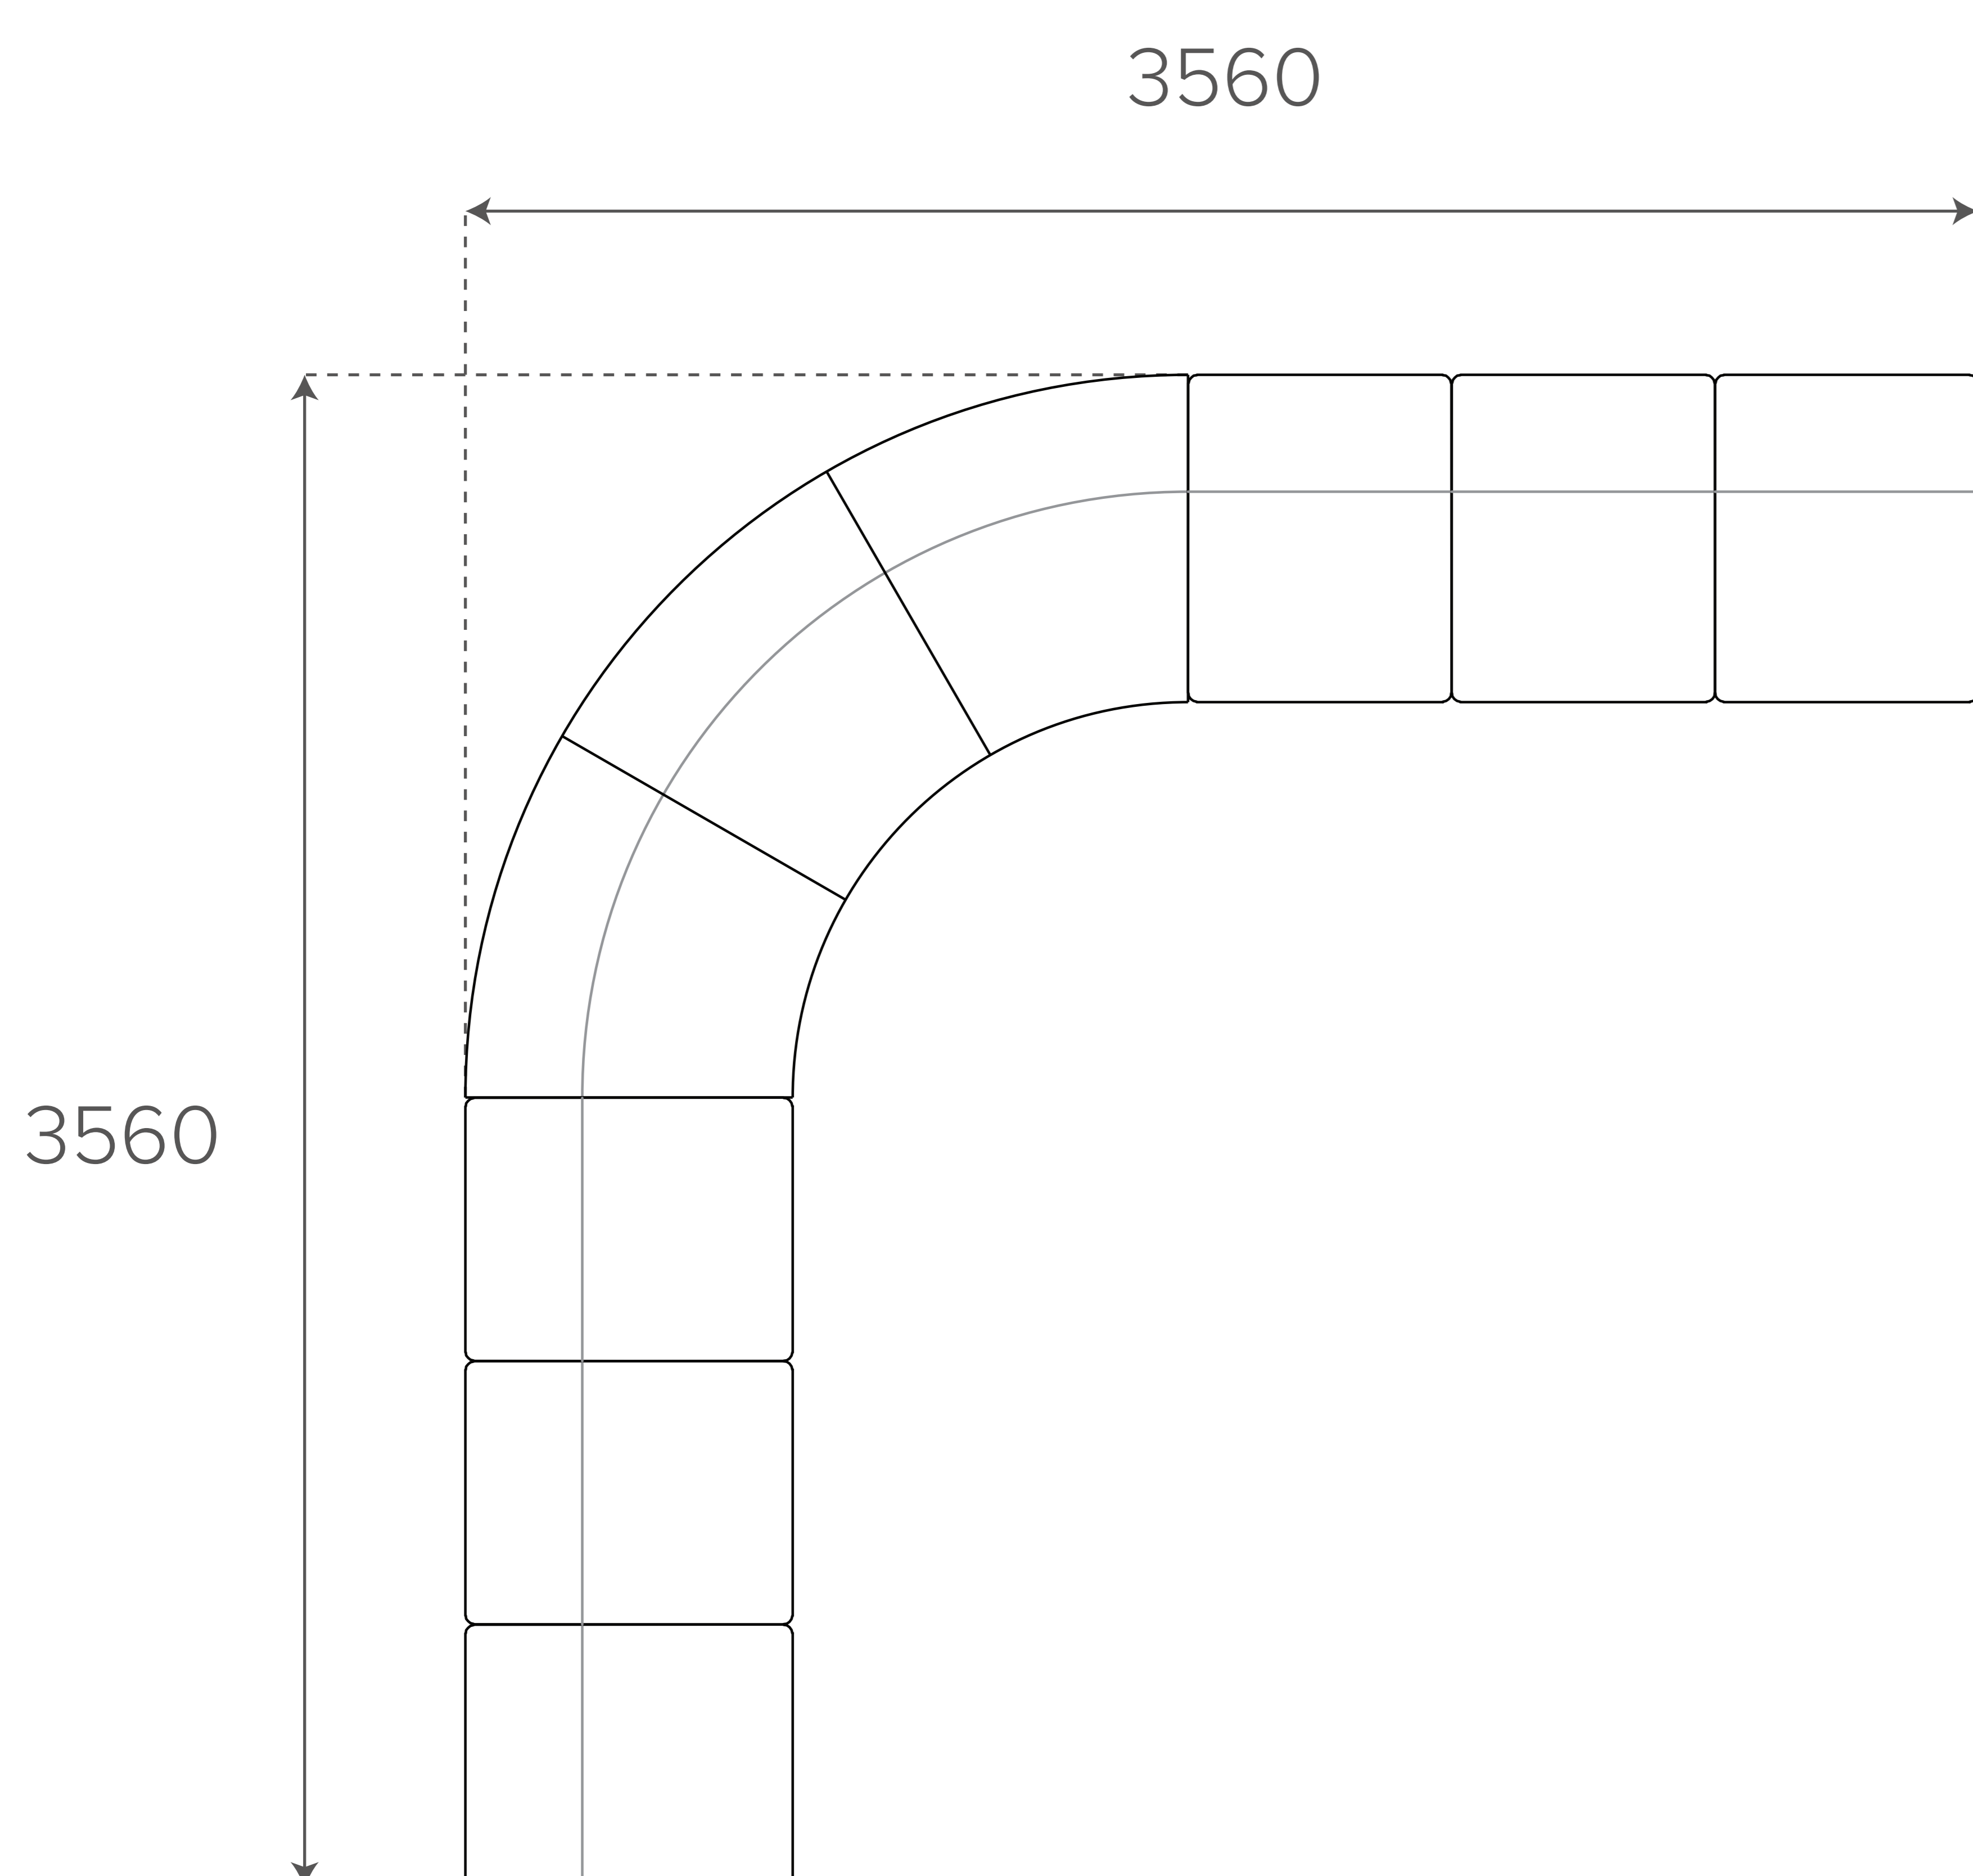

Scale 1:10

Aura Light

fineseat

Aura Light and Stool
Modular Side View

Aura Light 1 Seater

Aura Light 2 Seater

Aura Light 3 Seater

Aura Light Stool

Aura Light Concave 90°

Aura Light Convex 90°

Aura Light Concave 30°

Aura Light Convex 30°

2x Aura Light Concave 90° Segments

4x Aura Light Convex 90° Segments

12x Aura Light Concave 30° Segments

6x Aura Light 1 Seater
3x Aura Light Concave 30° Segments

5x Aura Light Concave 30° Segments
9x Aura Light Convex 30° Segments