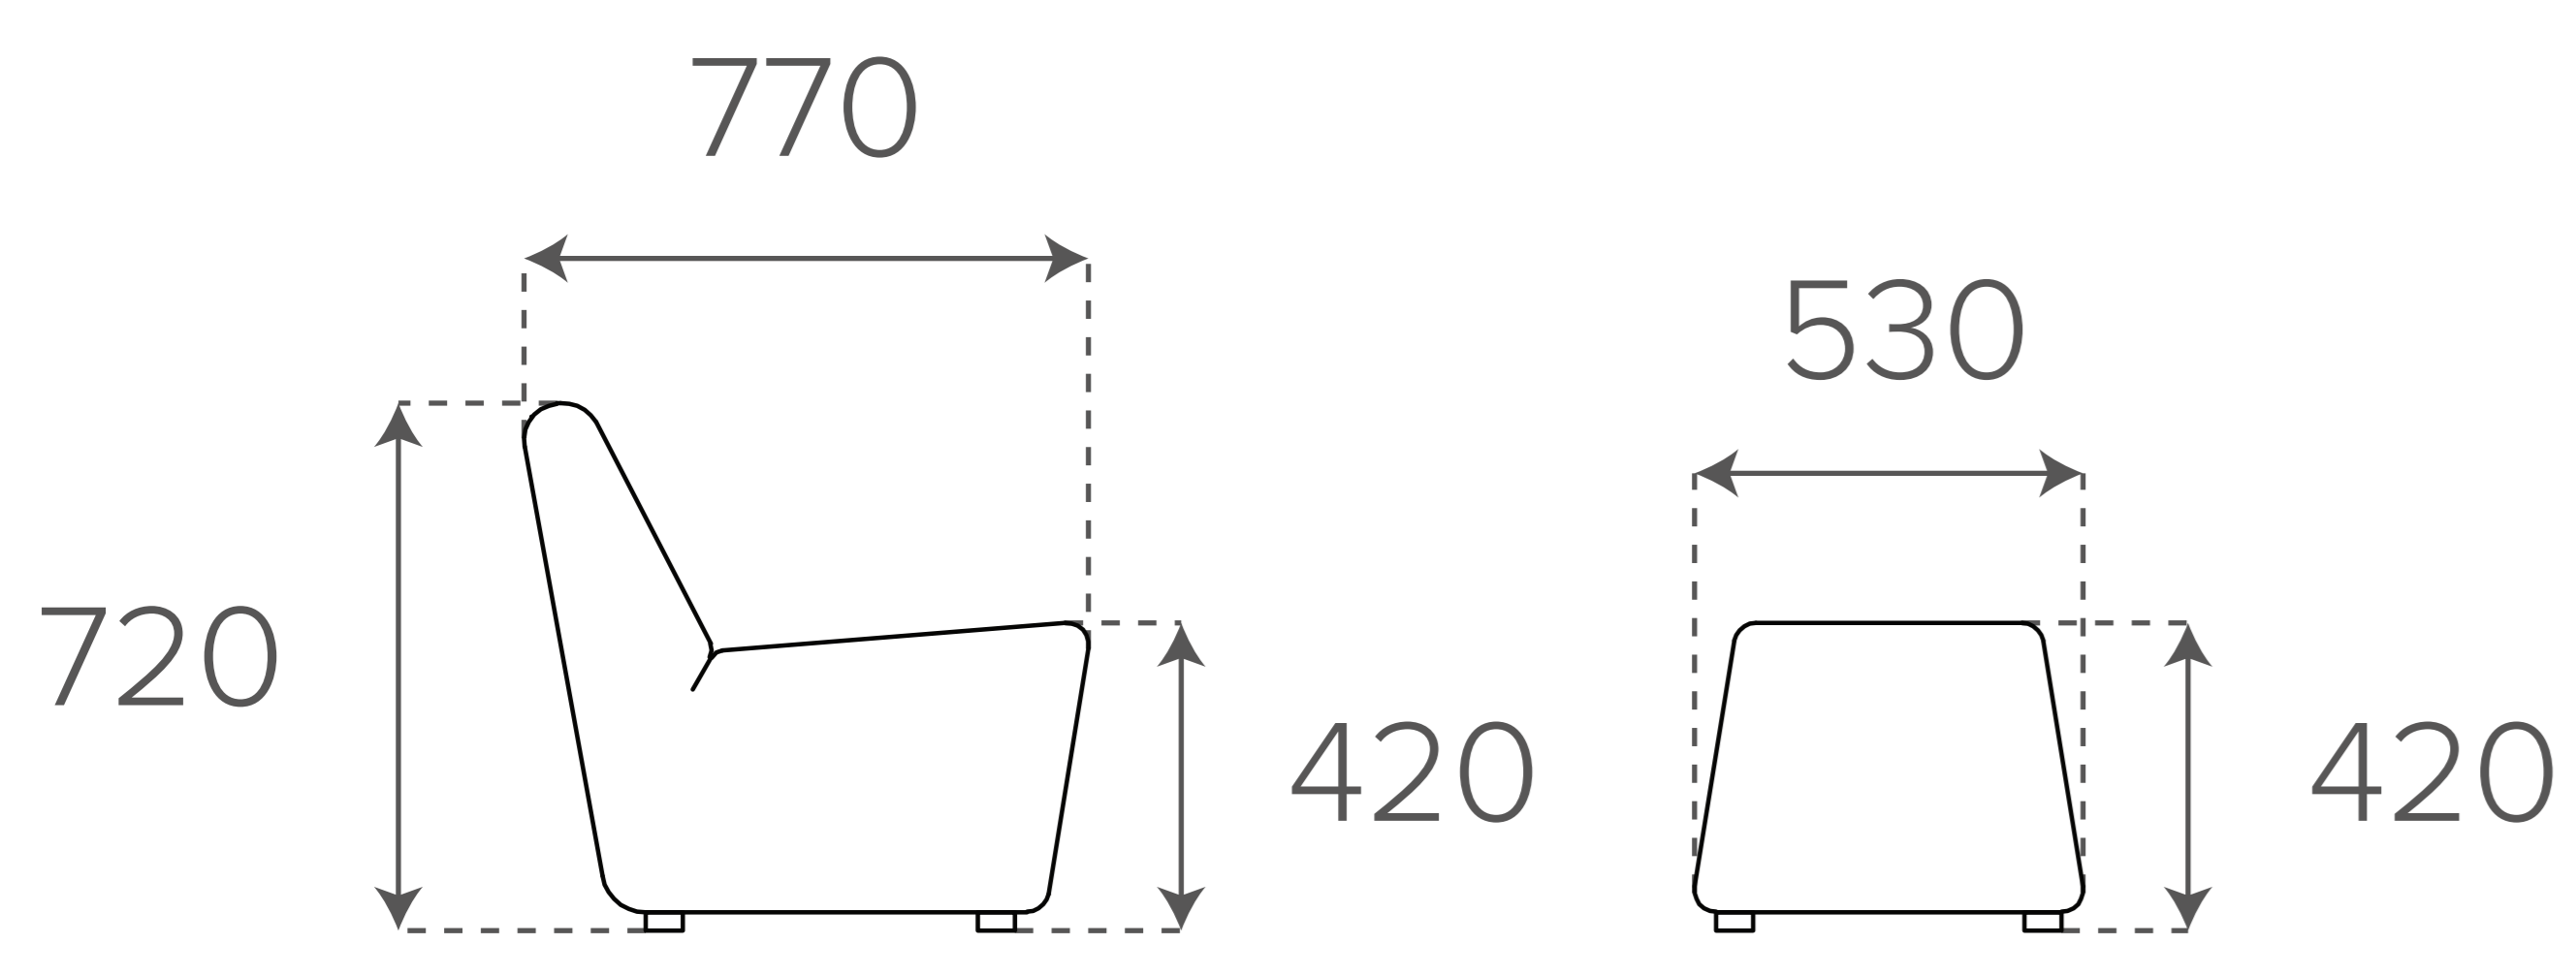

Scale 1:10

Aura Light

fineseat

Aura Light and Stool
Modular Side View

Aura Light 1 Seater

Aura Light 2 Seater

Aura Light 3 Seater

Aura Light Stool

Aura Light Concave 90°

Aura Light Convex 90°

Aura Light Concave 30°

Aura Light Convex 30°

2x Aura Light Concave 90° Segments

4x Aura Light Convex 90° Segments

12x Aura Light Concave 30° Segments

6x Aura Light 1 Seater
3x Aura Light Concave 30° Segments

5x Aura Light Concave 30° Segments
9x Aura Light Convex 30° Segments