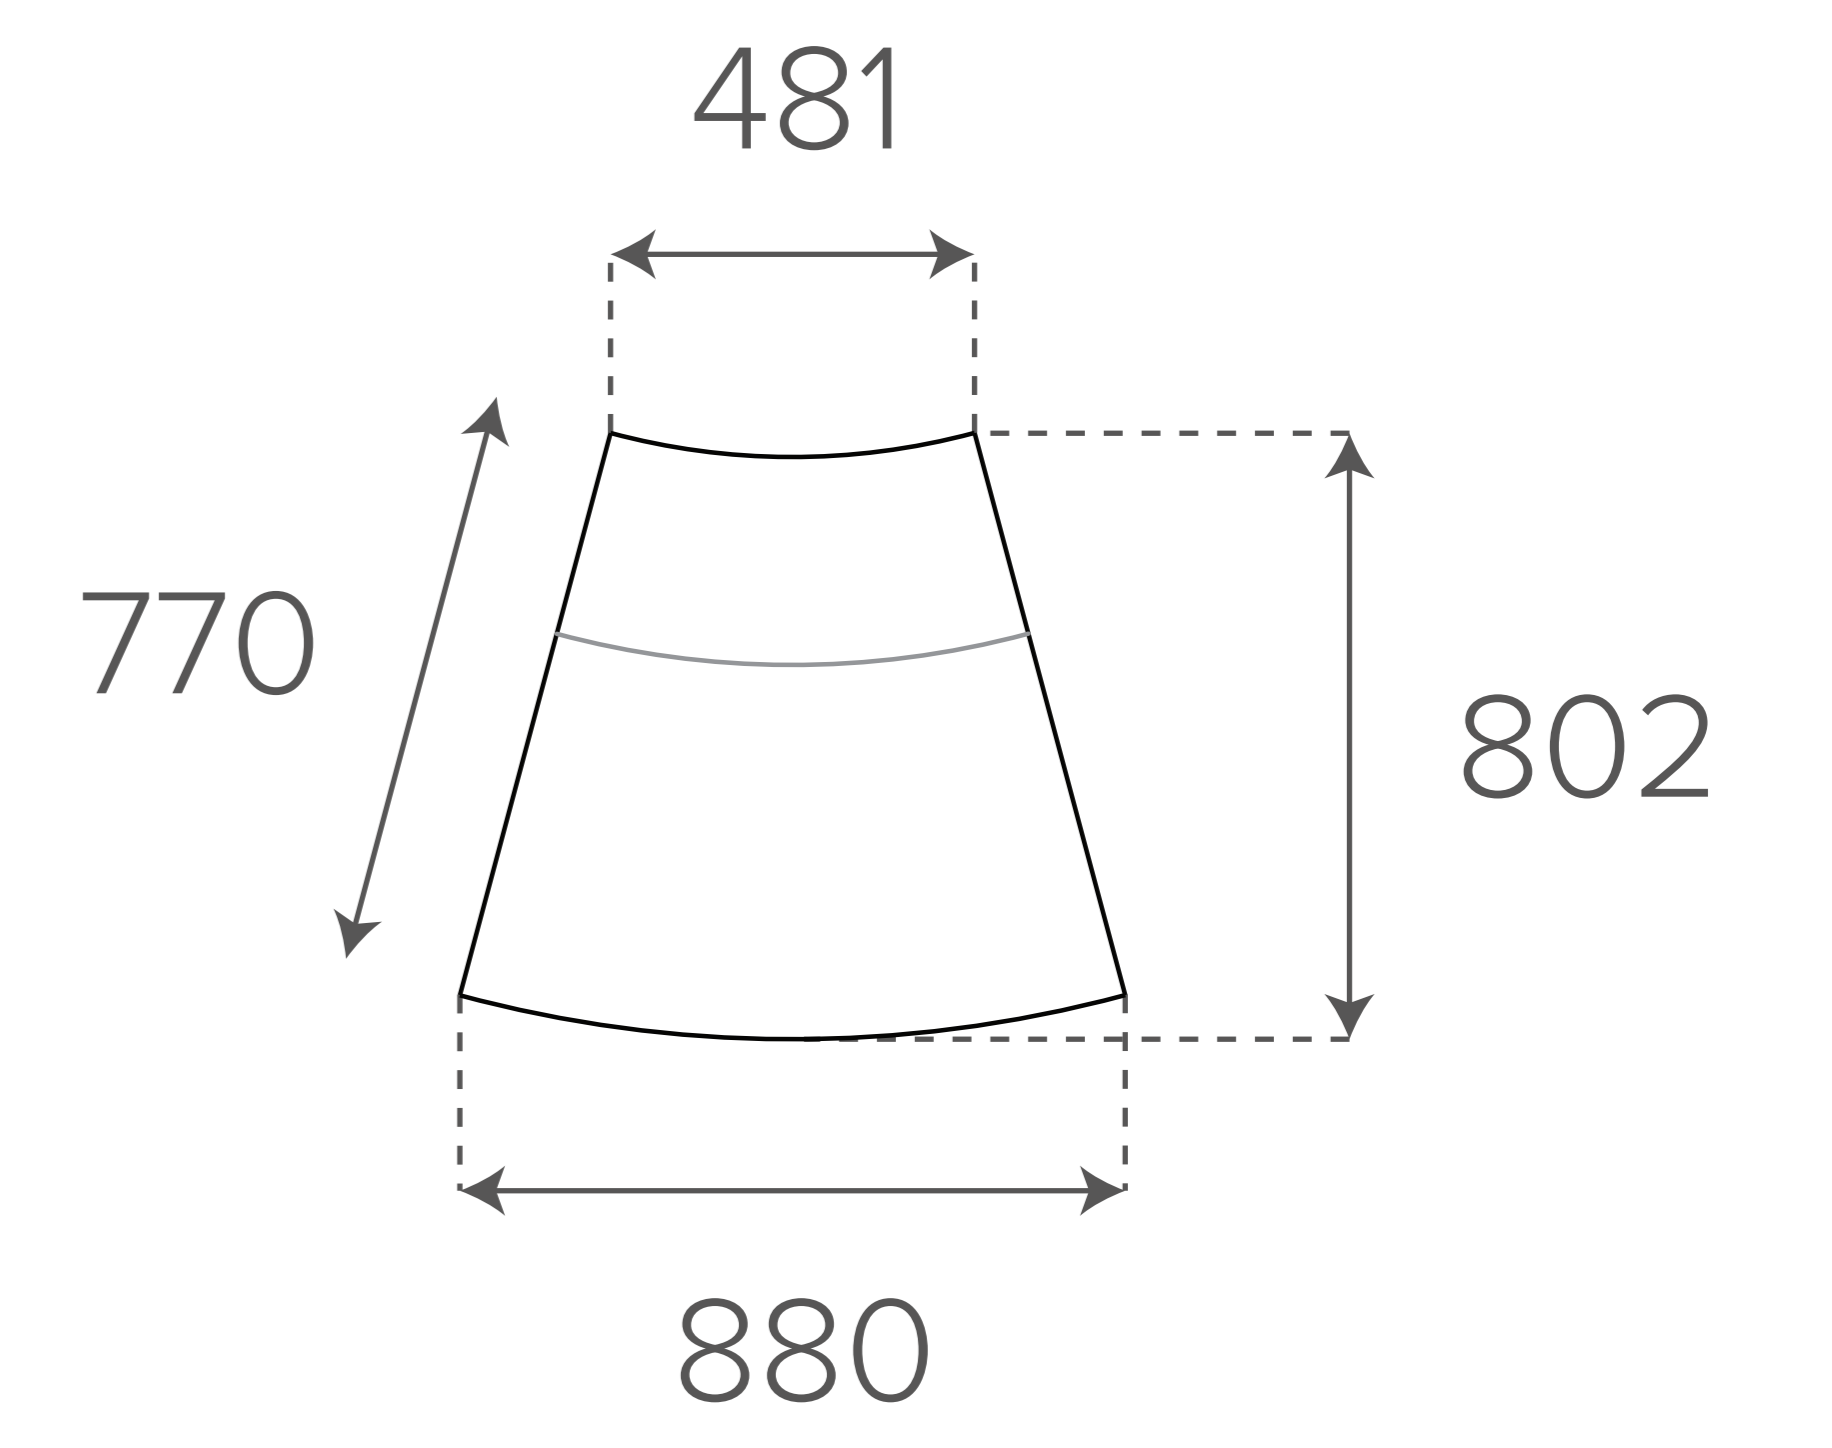

Scale 1:10

Aura Light

fineseat

Aura Light and Stool
Modular Side View

Aura Light 1 Seater

Aura Light 2 Seater

Aura Light 3 Seater

Aura Light Stool

Aura Light Concave 90°

Aura Light Convex 90°

Aura Light Concave 30°

Aura Light Convex 30°

2x Aura Light Concave 90° Segments

4x Aura Light Convex 90° Segments

12x Aura Light Concave 30° Segments

6x Aura Light 1 Seater
3x Aura Light Concave 30° Segments

5x Aura Light Concave 30° Segments
9x Aura Light Convex 30° Segments