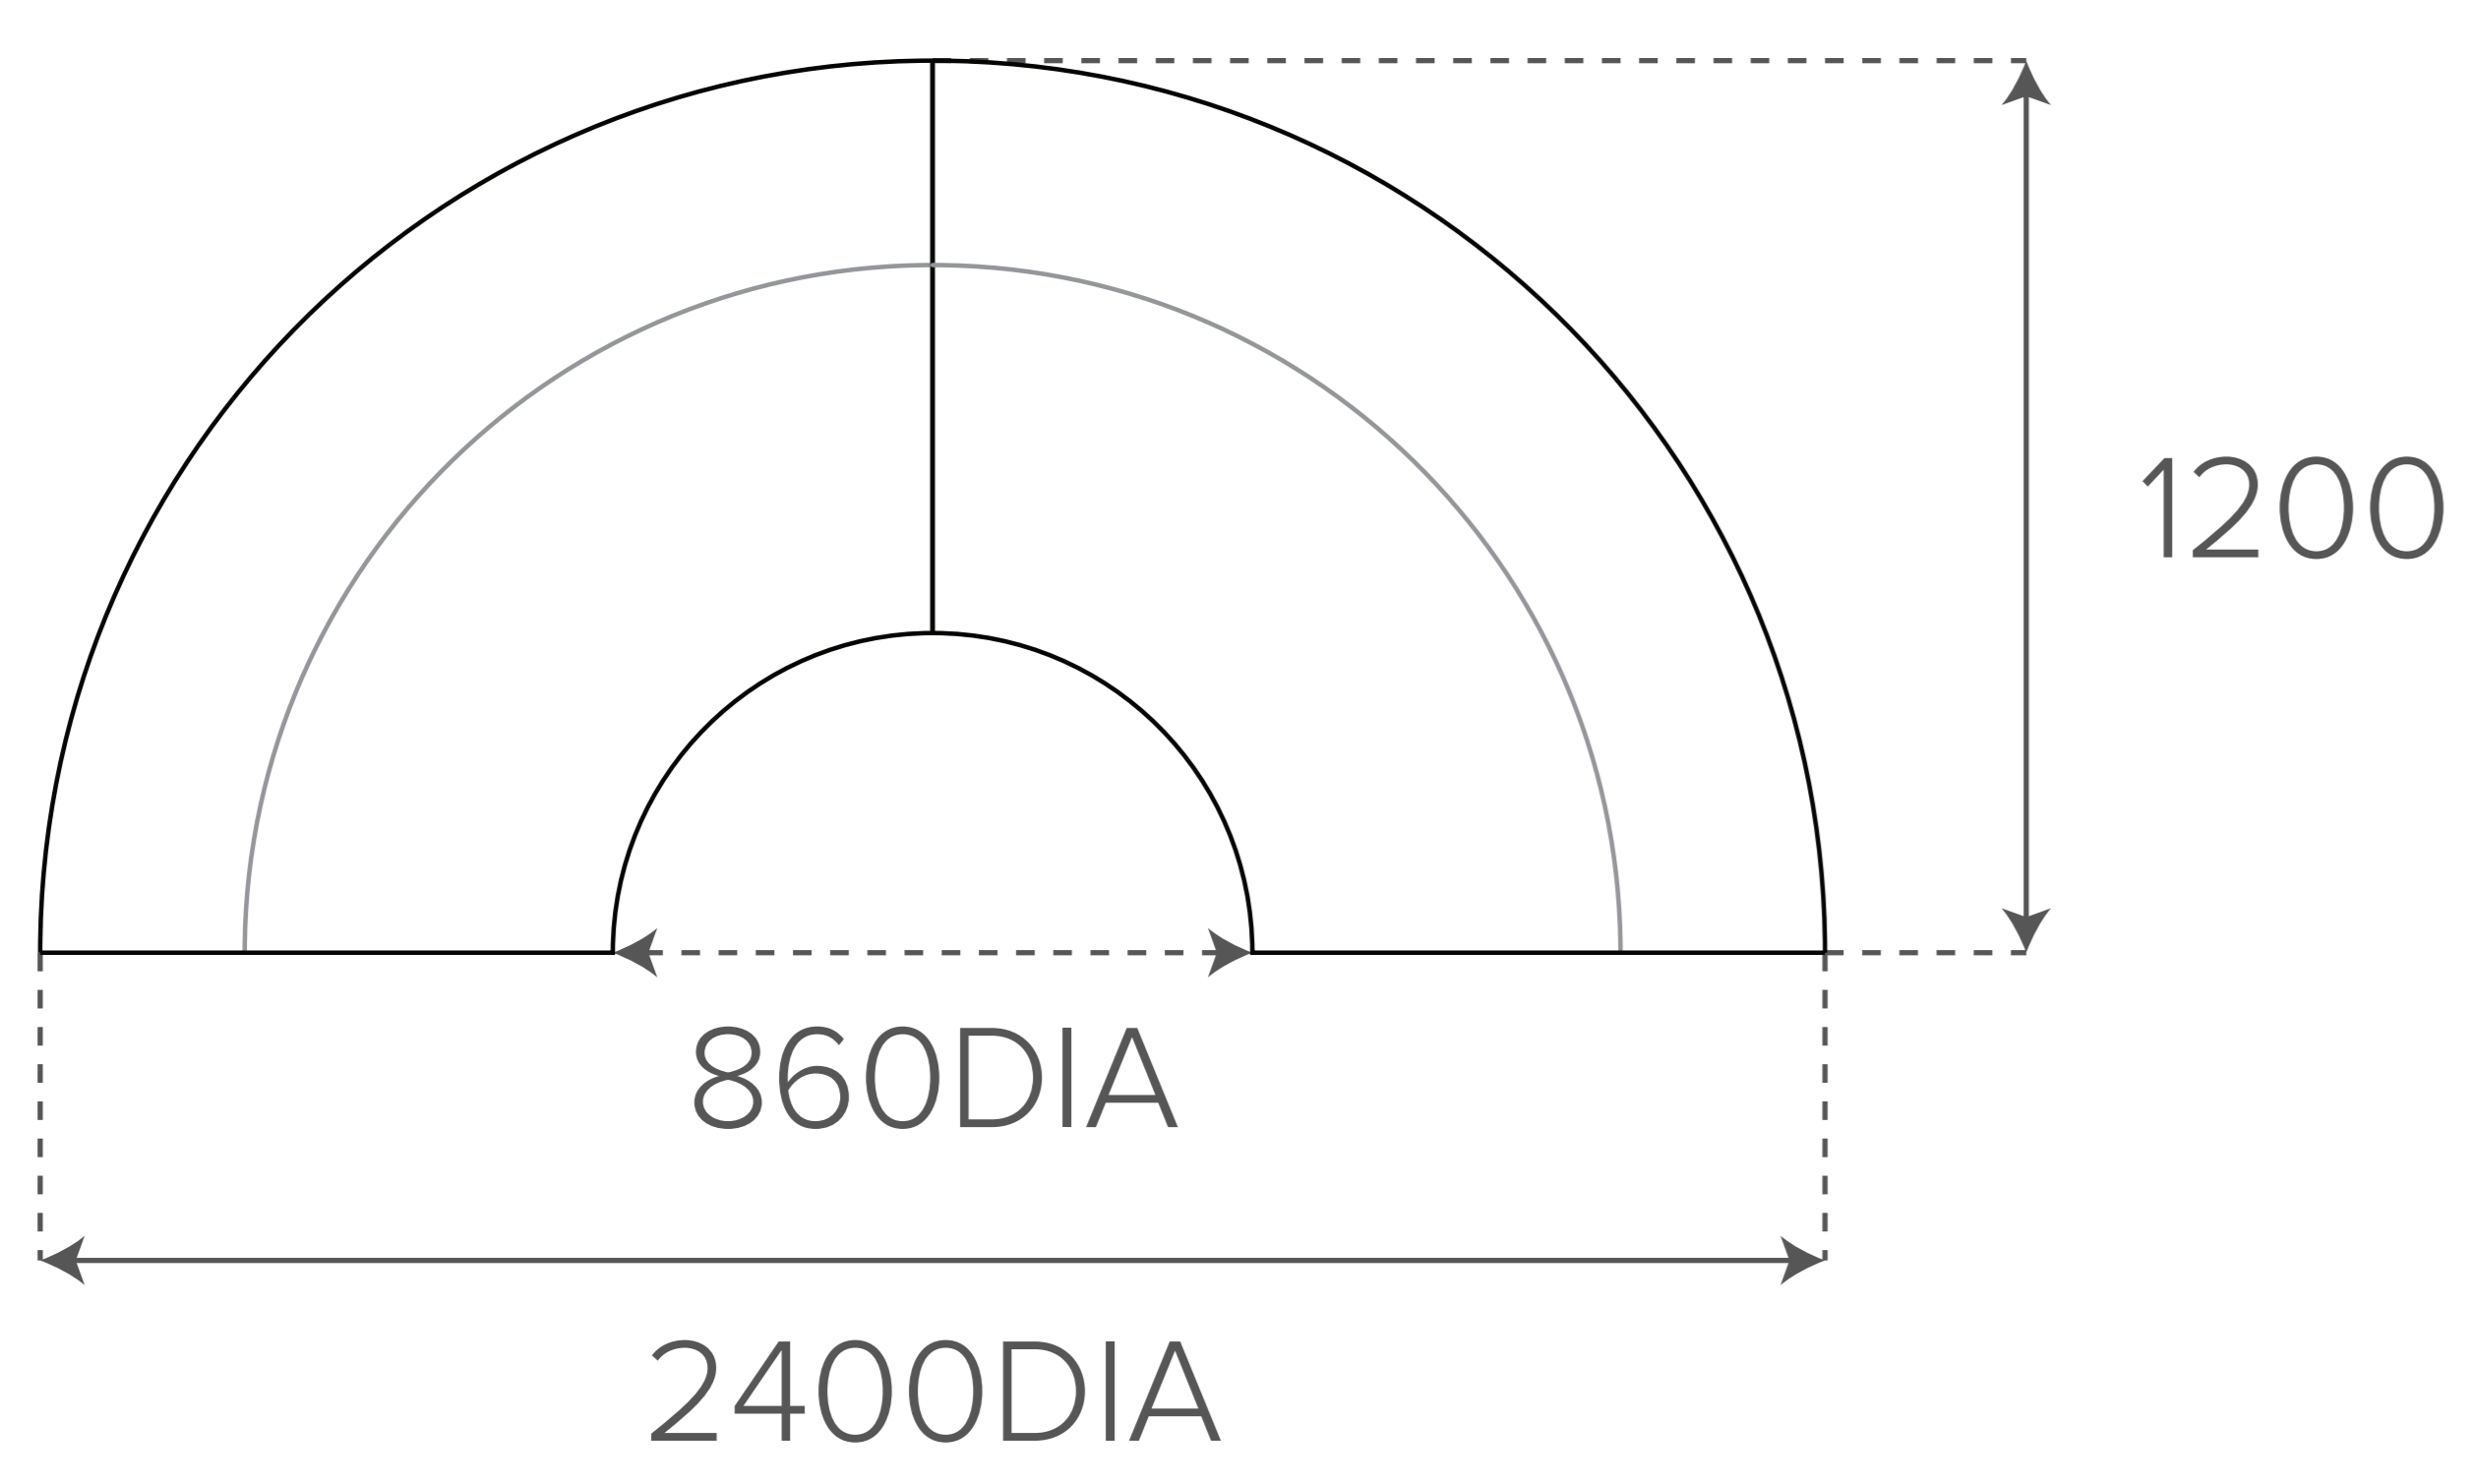

Scale 1:10

Aura Light

fineseat

Aura Light and Stool
Modular Side View

Aura Light 1 Seater

Aura Light 2 Seater

Aura Light 3 Seater

Aura Light Stool

Aura Light Concave 90°

Aura Light Convex 90°

Aura Light Concave 30°

Aura Light Convex 30°

2x Aura Light Concave 90° Segments

4x Aura Light Convex 90° Segments

12x Aura Light Concave 30° Segments

6x Aura Light 1 Seater
3x Aura Light Concave 30° Segments

5x Aura Light Concave 30° Segments
9x Aura Light Convex 30° Segments