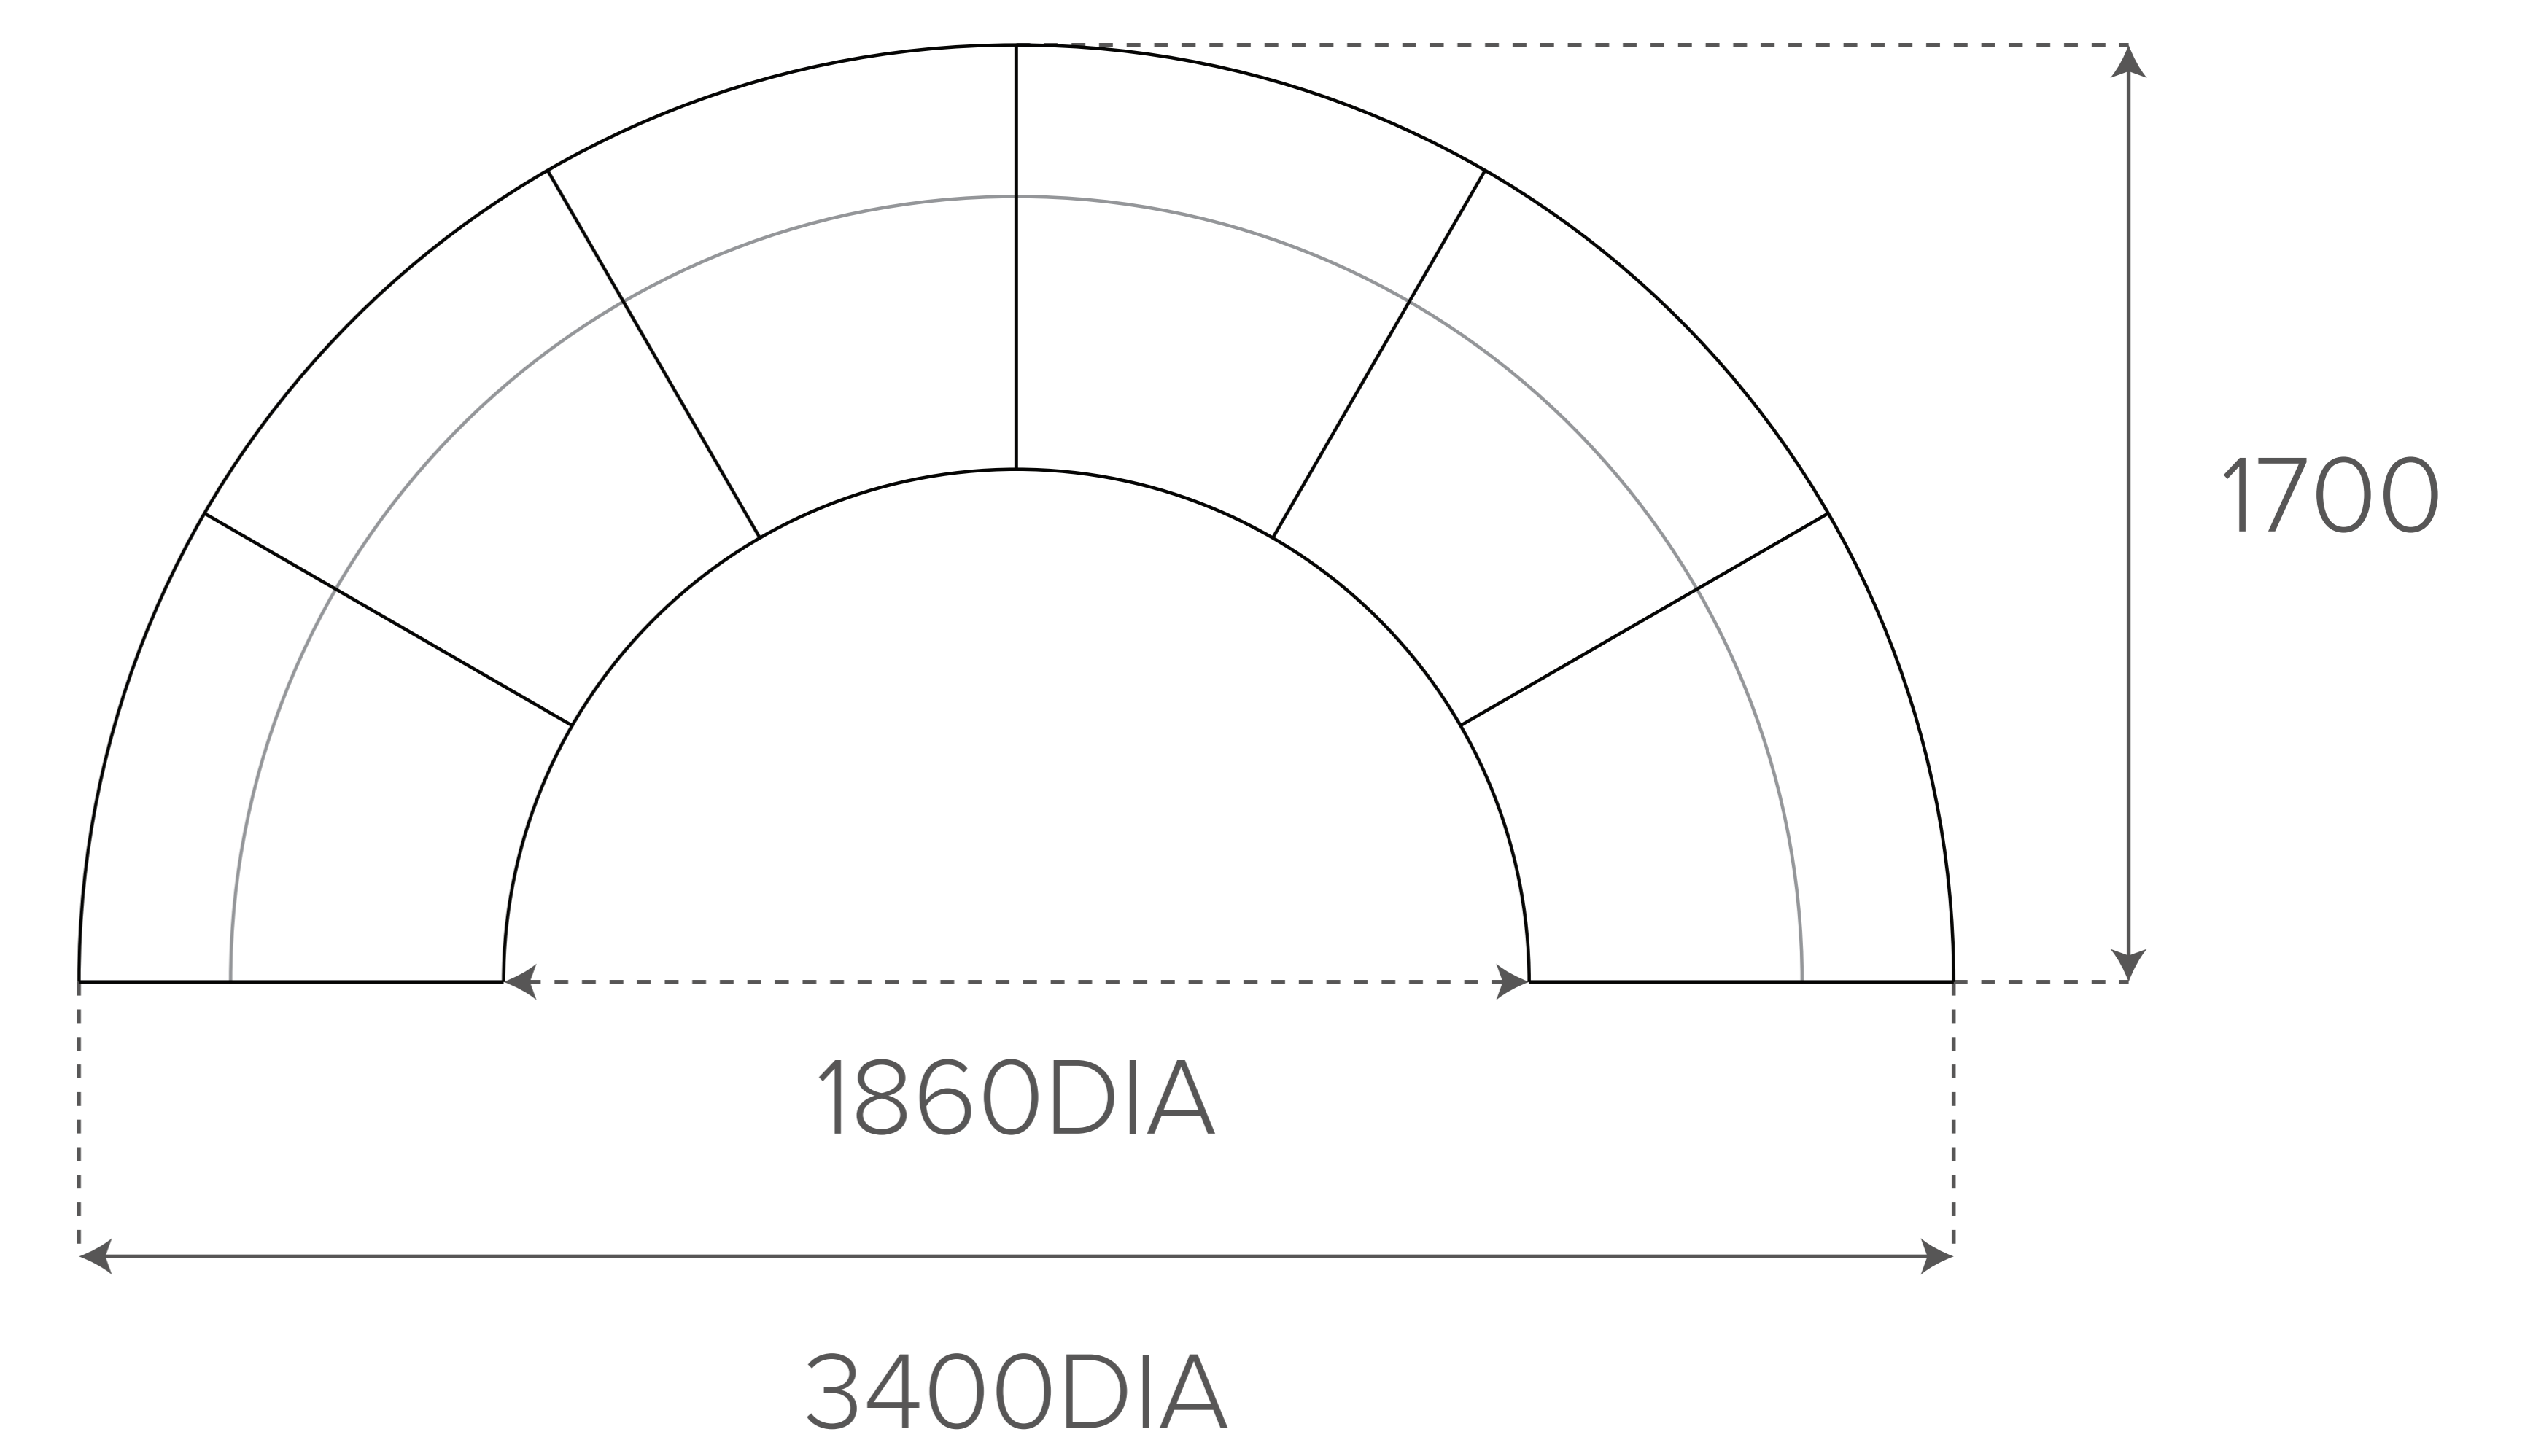

Scale 1:10

Aura Light

fineseat

Aura Light and Stool
Modular Side View

Aura Light 1 Seater

Aura Light 2 Seater

Aura Light 3 Seater

Aura Light Stool

Aura Light Concave 90°

Aura Light Convex 90°

Aura Light Concave 30°

Aura Light Convex 30°

2x Aura Light Concave 90° Segments

4x Aura Light Convex 90° Segments

12x Aura Light Concave 30° Segments

6x Aura Light 1 Seater
3x Aura Light Concave 30° Segments

5x Aura Light Concave 30° Segments
9x Aura Light Convex 30° Segments