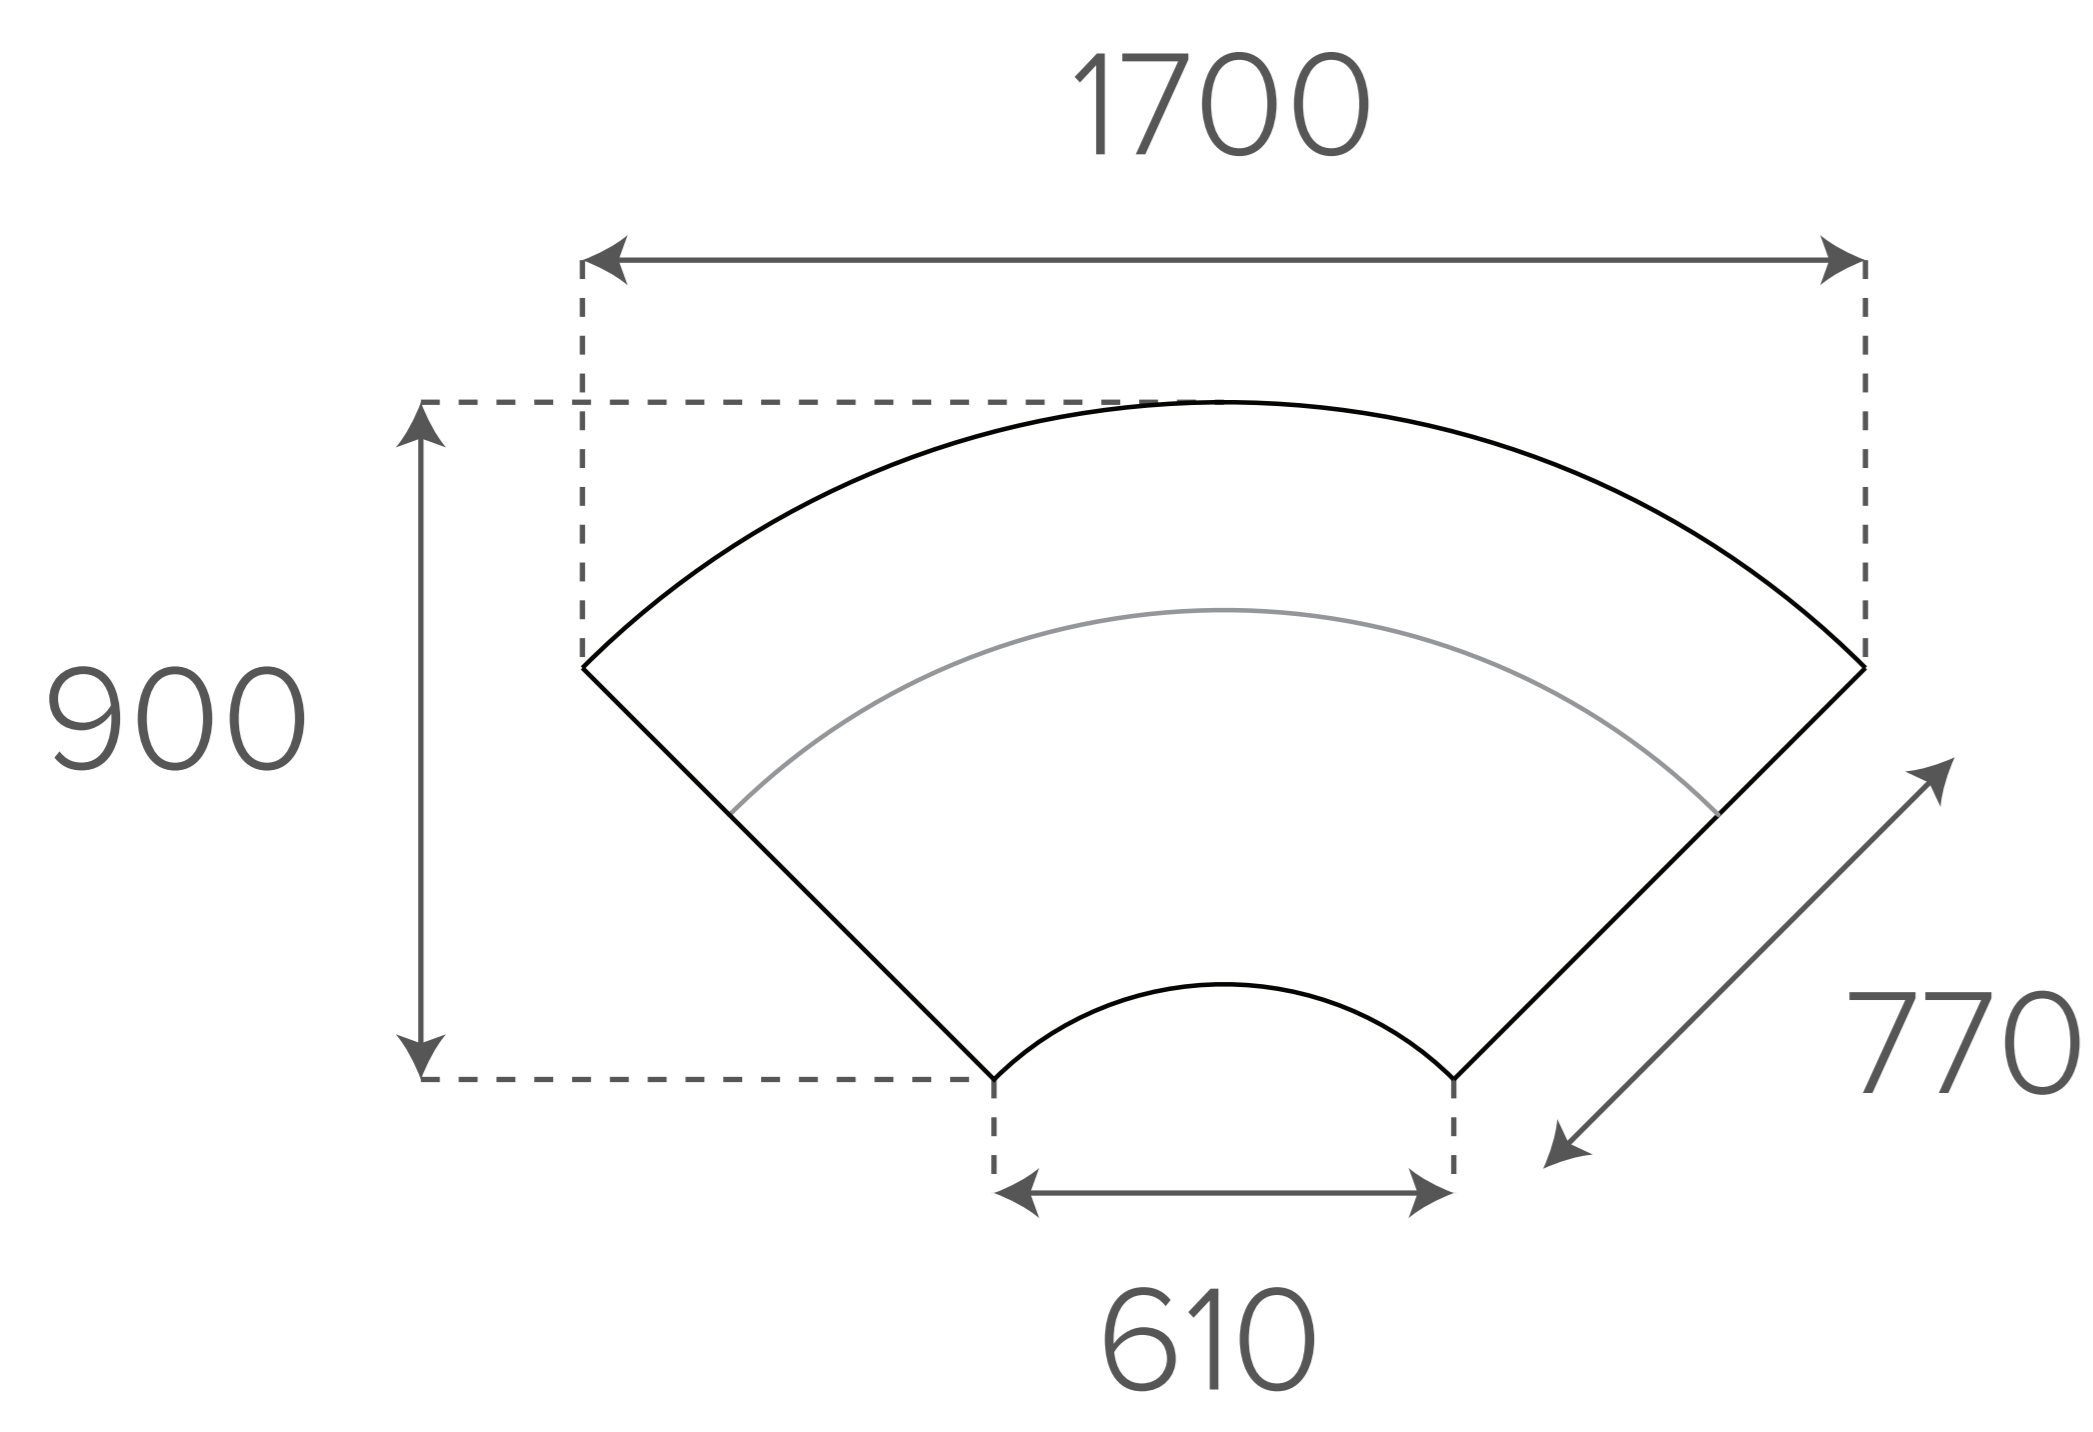

Scale 1:10

Aura Light

fineseat

Aura Light and Stool
Modular Side View

Aura Light 1 Seater

Aura Light 2 Seater

Aura Light 3 Seater

Aura Light Stool

Aura Light Concave 90°

Aura Light Convex 90°

Aura Light Concave 30°

Aura Light Convex 30°

2x Aura Light Concave 90° Segments

4x Aura Light Convex 90° Segments

12x Aura Light Concave 30° Segments

6x Aura Light 1 Seater
3x Aura Light Concave 30° Segments

5x Aura Light Concave 30° Segments
9x Aura Light Convex 30° Segments