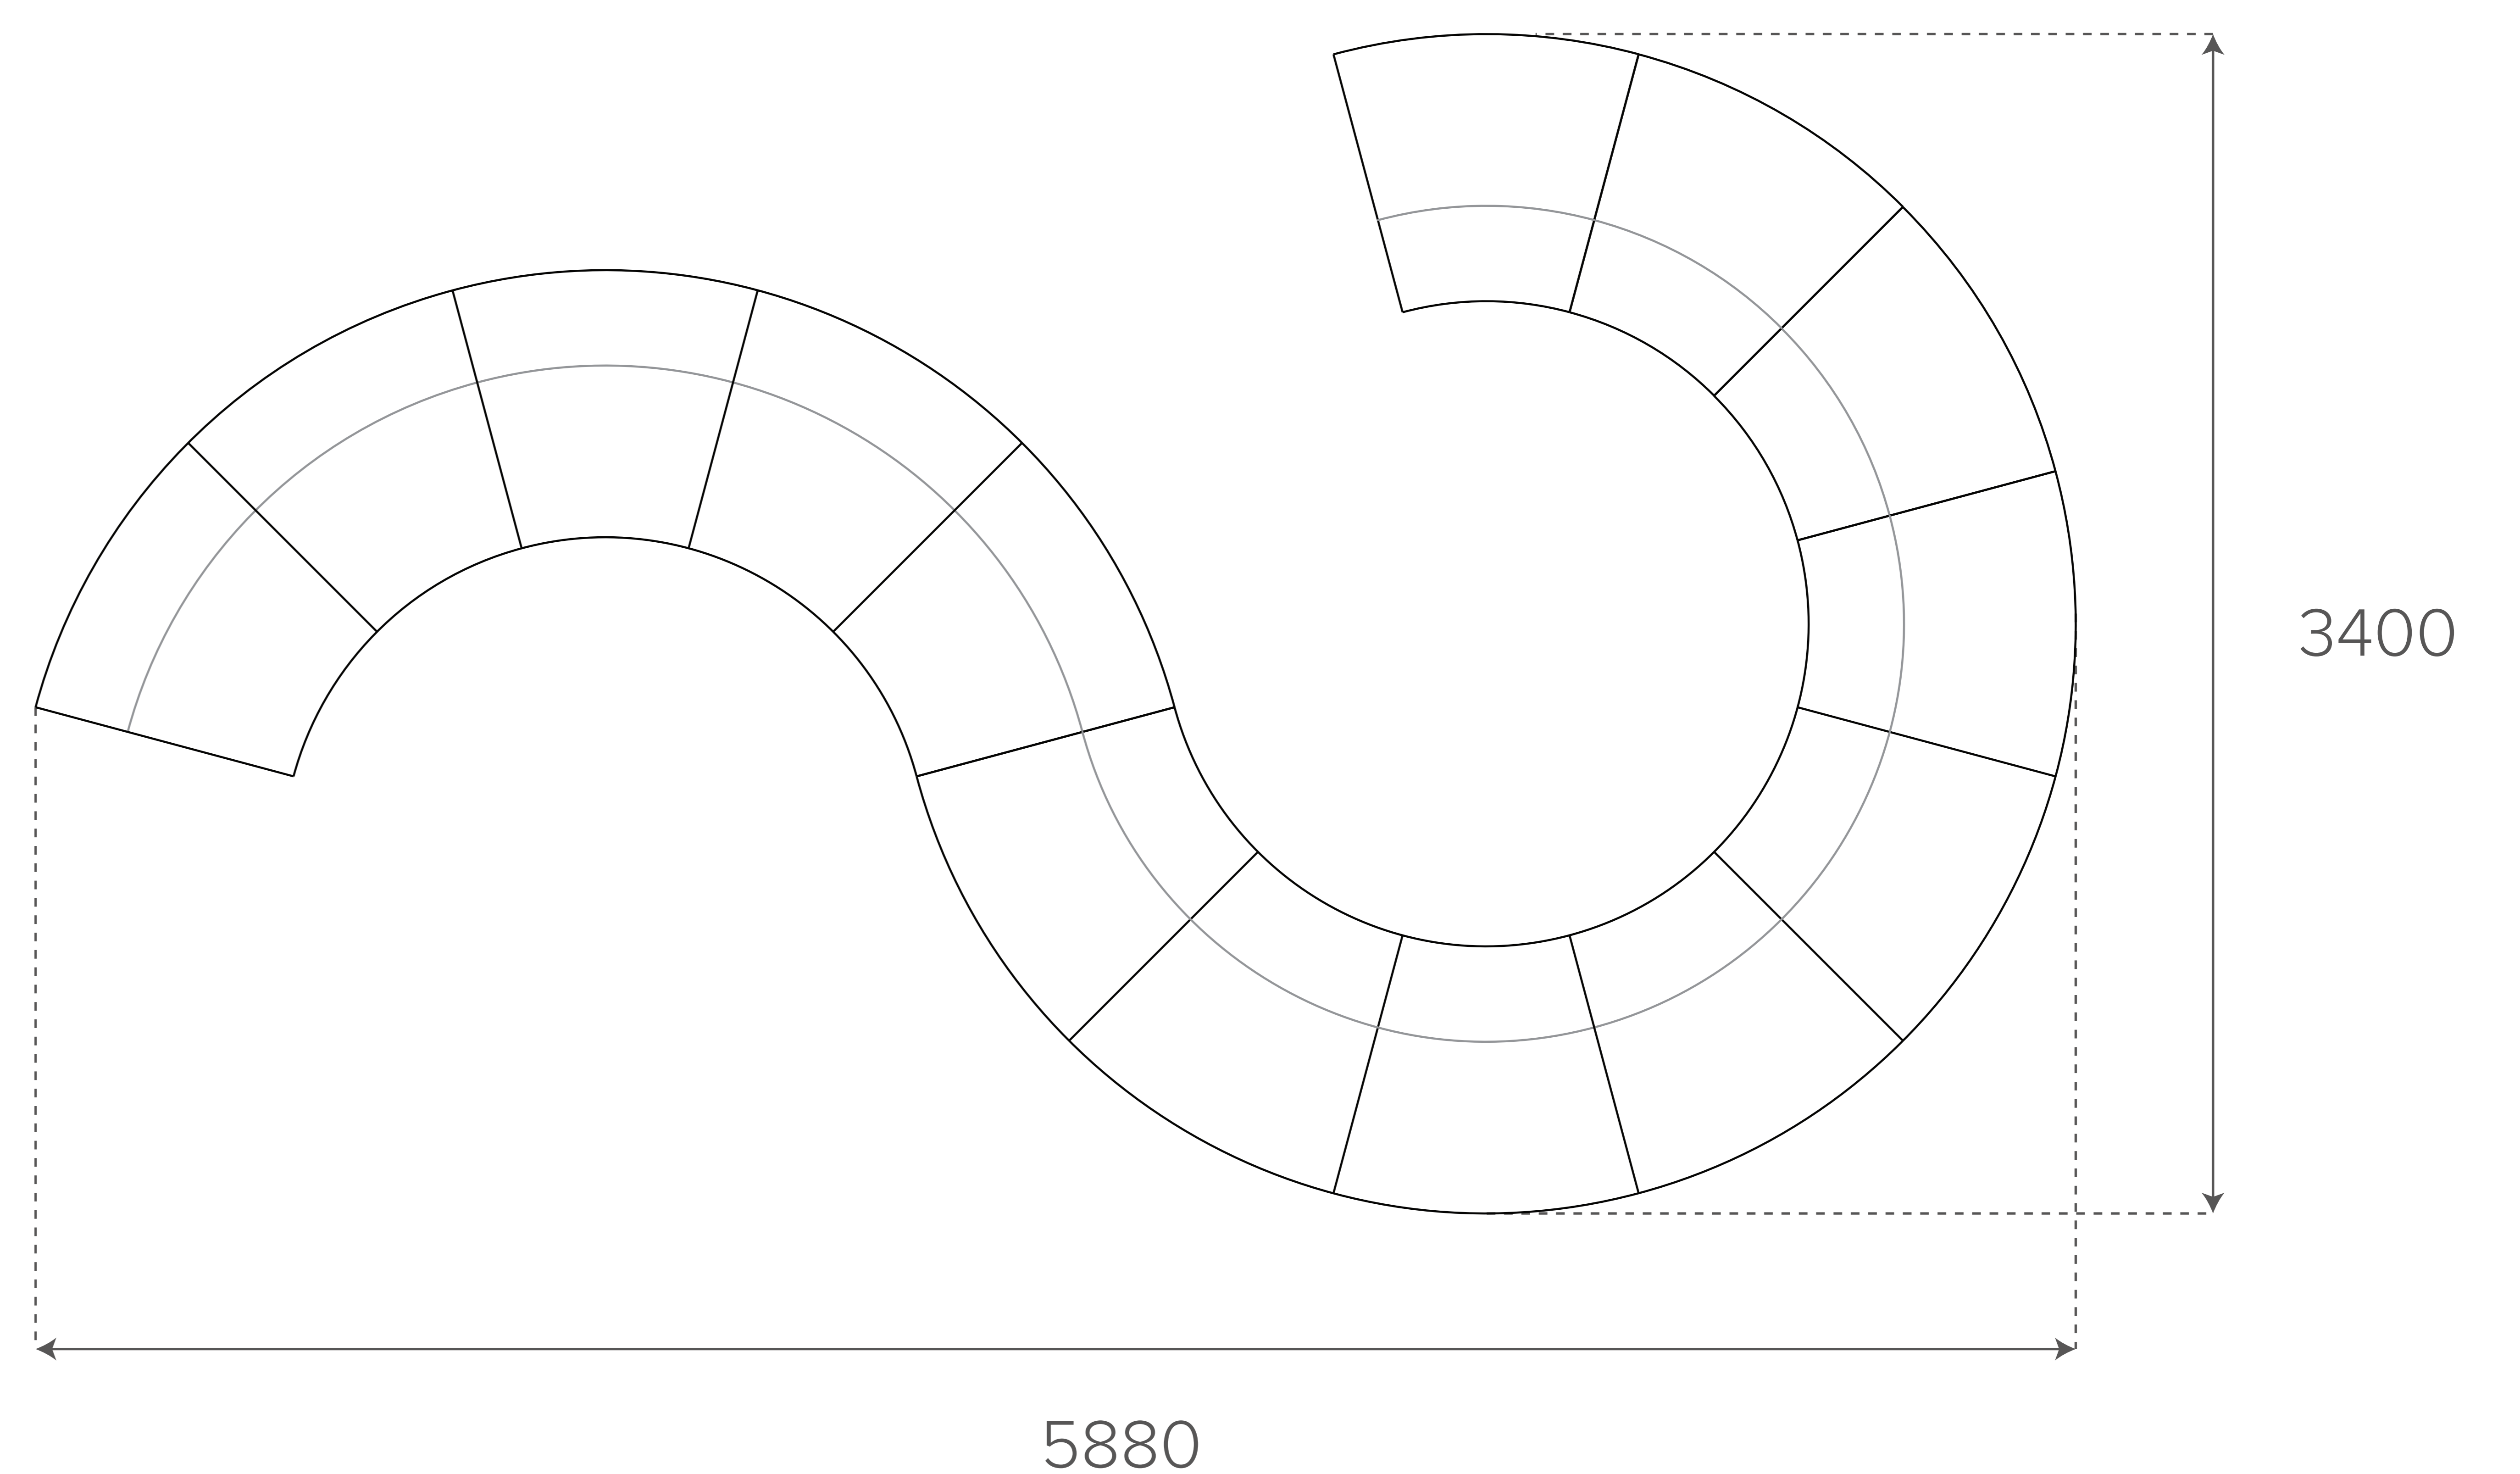

Scale 1:10

Aura Light

fineseat

Aura Light and Stool
Modular Side View

Aura Light 1 Seater

Aura Light 2 Seater

Aura Light 3 Seater

Aura Light Stool

Aura Light Concave 90°

Aura Light Convex 90°

Aura Light Concave 30°

Aura Light Convex 30°

2x Aura Light Concave 90° Segments

4x Aura Light Convex 90° Segments

12x Aura Light Concave 30° Segments

6x Aura Light 1 Seater
3x Aura Light Concave 30° Segments

5x Aura Light Concave 30° Segments
9x Aura Light Convex 30° Segments