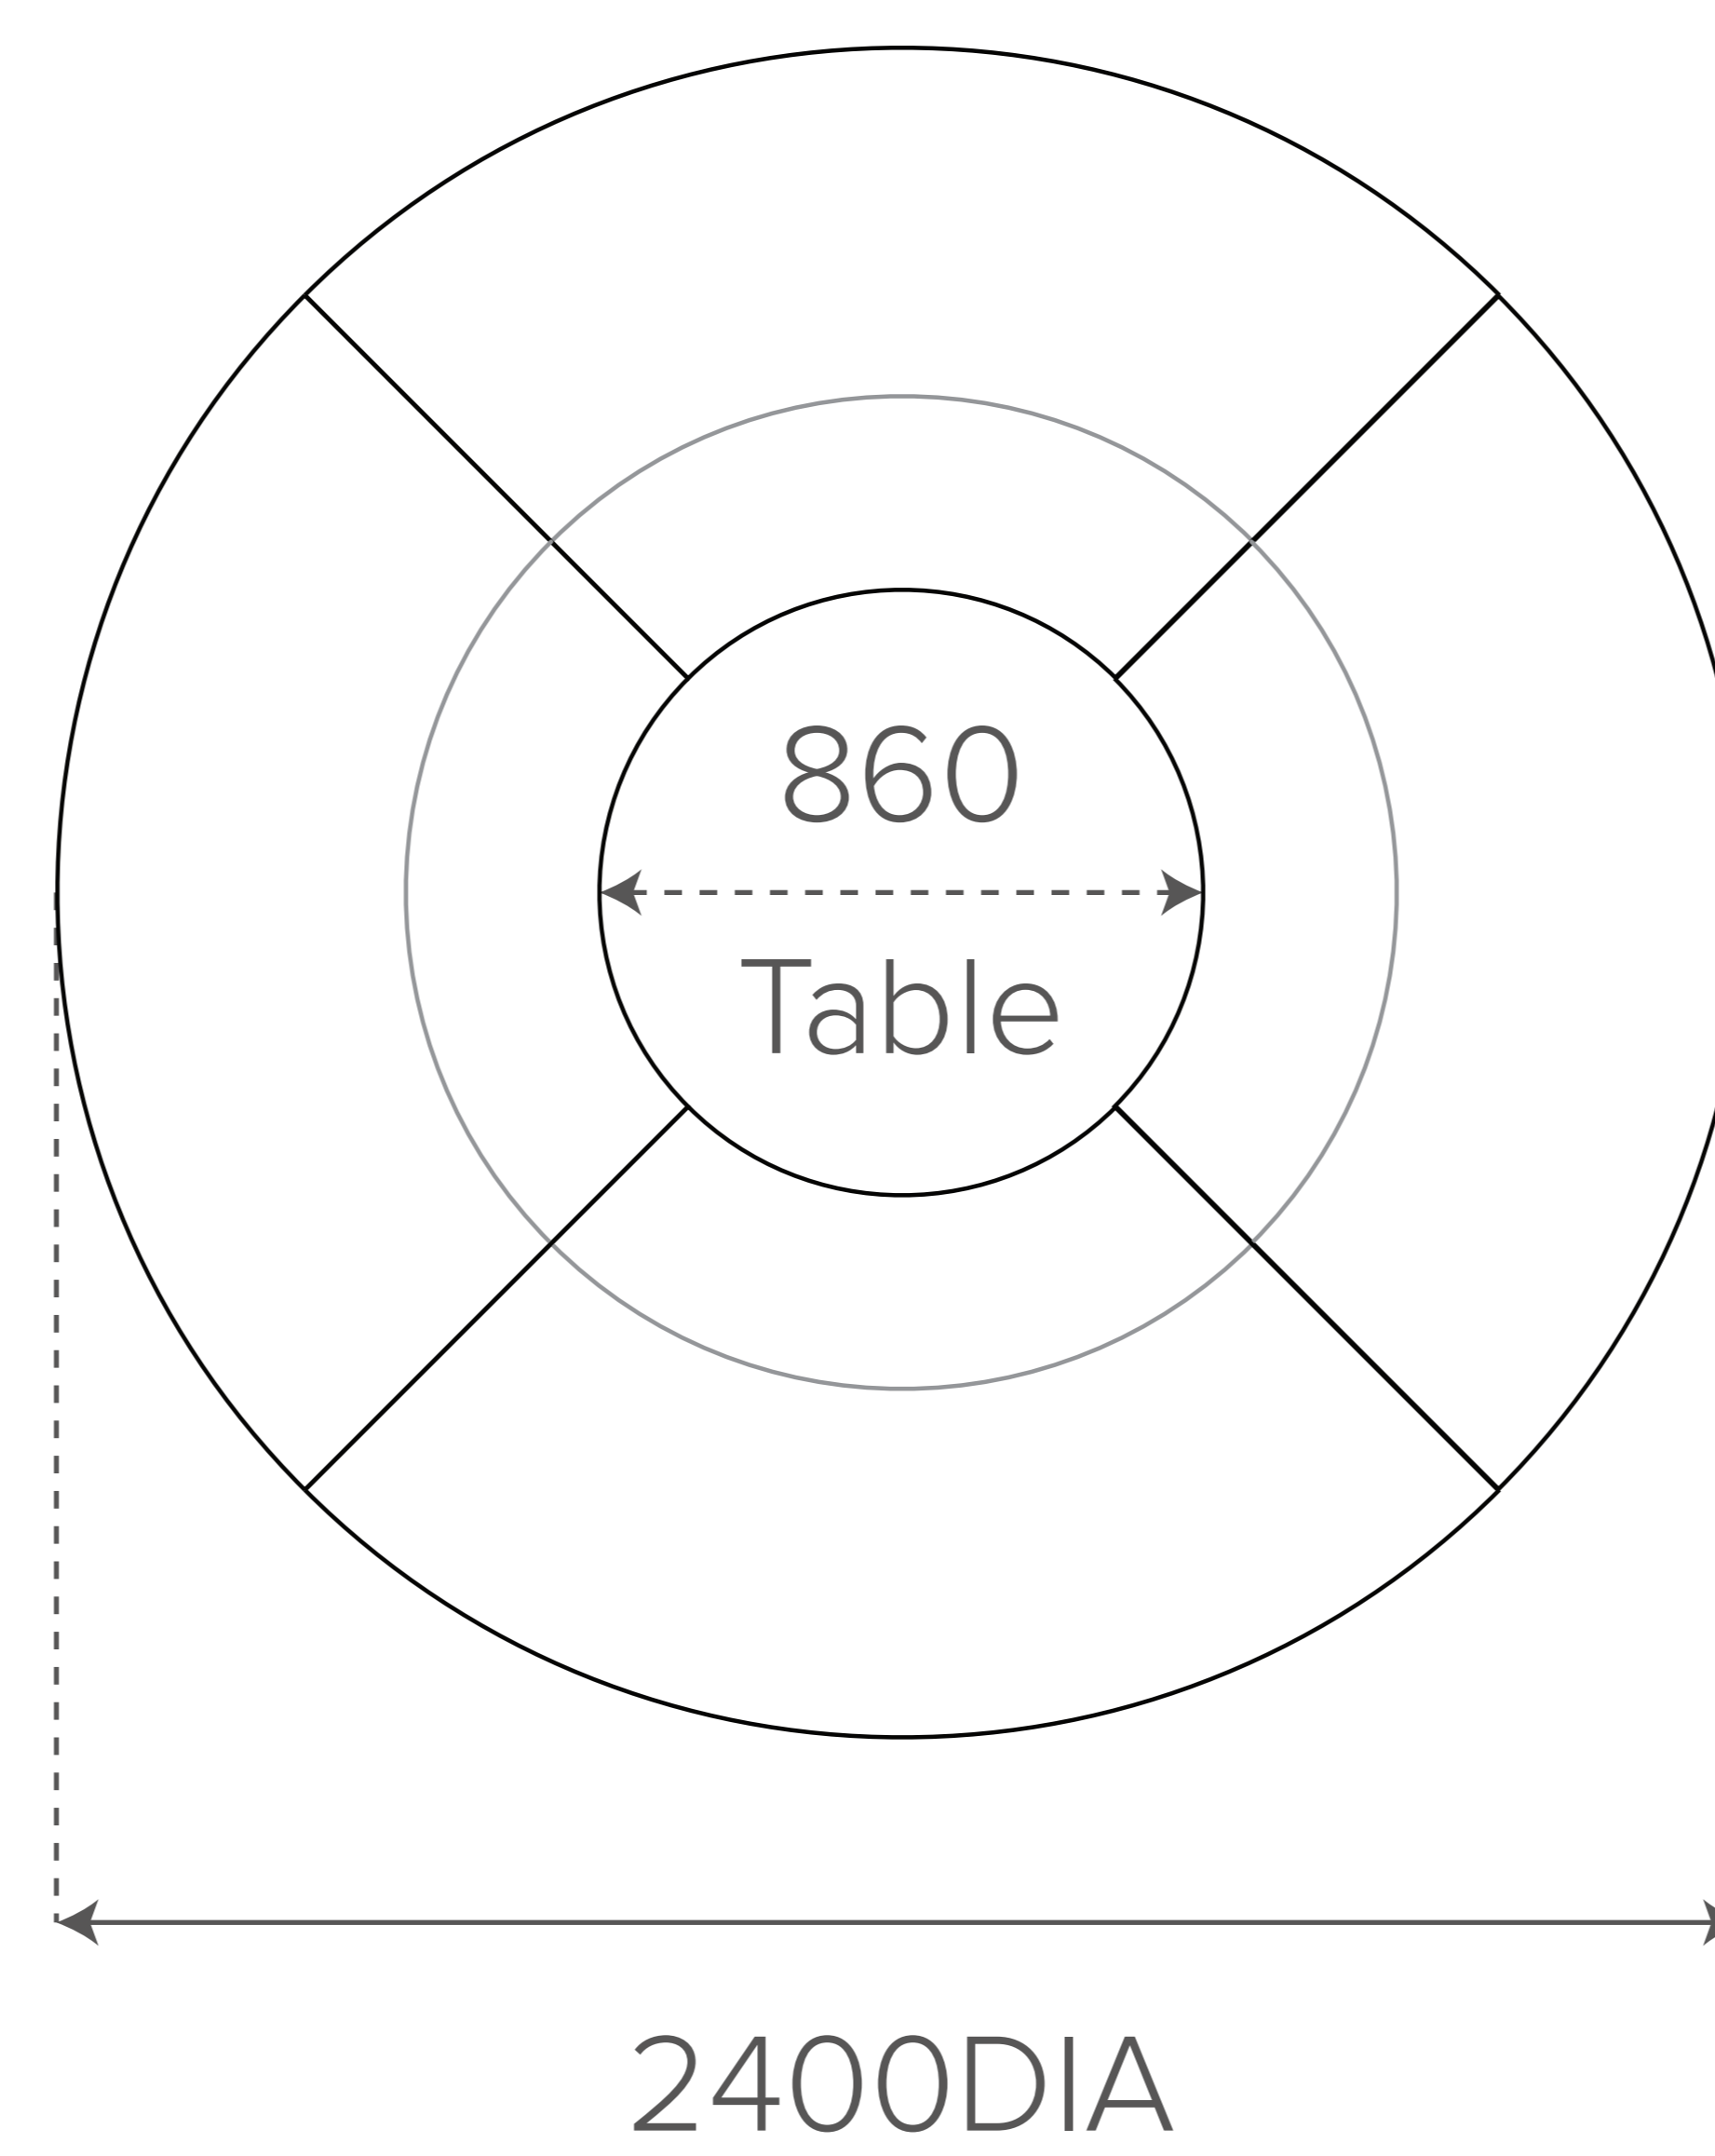

Scale 1:10

Aura Light

fineseat

Aura Light and Stool
Modular Side View

Aura Light 1 Seater

Aura Light 2 Seater

Aura Light 3 Seater

Aura Light Stool

Aura Light Concave 90°

Aura Light Convex 90°

Aura Light Concave 30°

Aura Light Convex 30°

2x Aura Light Concave 90° Segments

4x Aura Light Convex 90° Segments

12x Aura Light Concave 30° Segments

6x Aura Light 1 Seater
3x Aura Light Concave 30° Segments

5x Aura Light Concave 30° Segments
9x Aura Light Convex 30° Segments