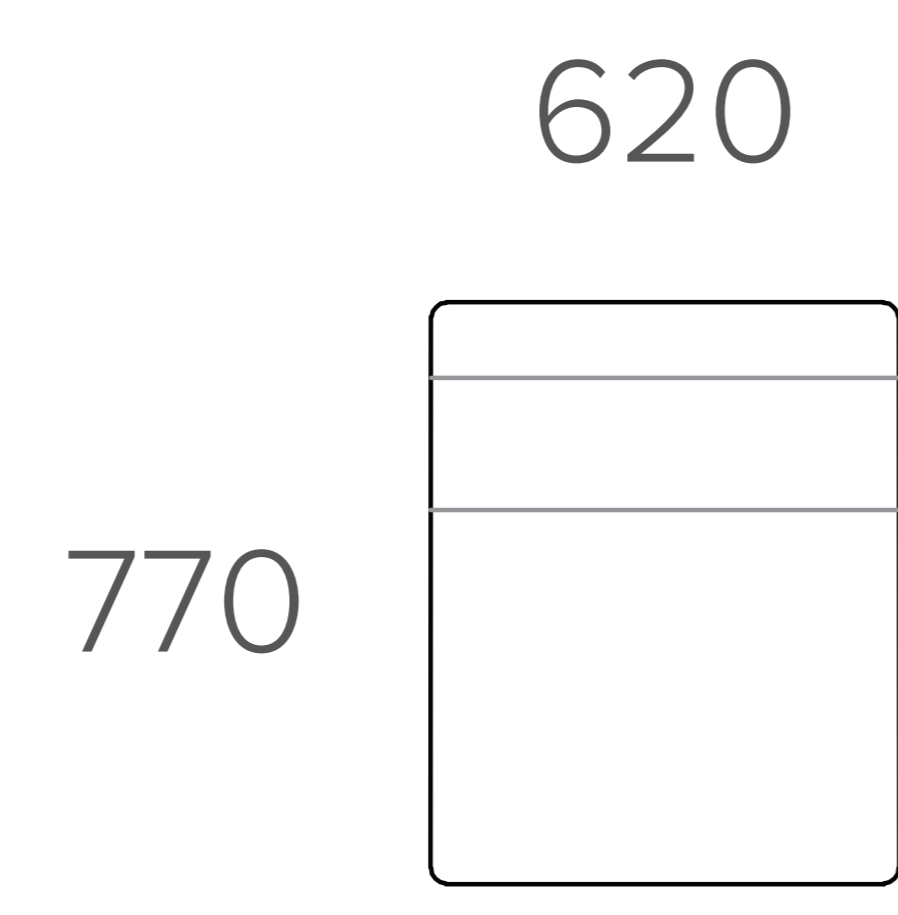

Scale 1:10

Aura Light

fineseat

Aura Light and Stool
Modular Side View

Aura Light 1 Seater

Aura Light 2 Seater

Aura Light 3 Seater

Aura Light Stool

Aura Light Concave 90°

Aura Light Convex 90°

Aura Light Concave 30°

Aura Light Convex 30°

2x Aura Light Concave 90° Segments

4x Aura Light Convex 90° Segments

12x Aura Light Concave 30° Segments

6x Aura Light 1 Seater
3x Aura Light Concave 30° Segments

5x Aura Light Concave 30° Segments
9x Aura Light Convex 30° Segments