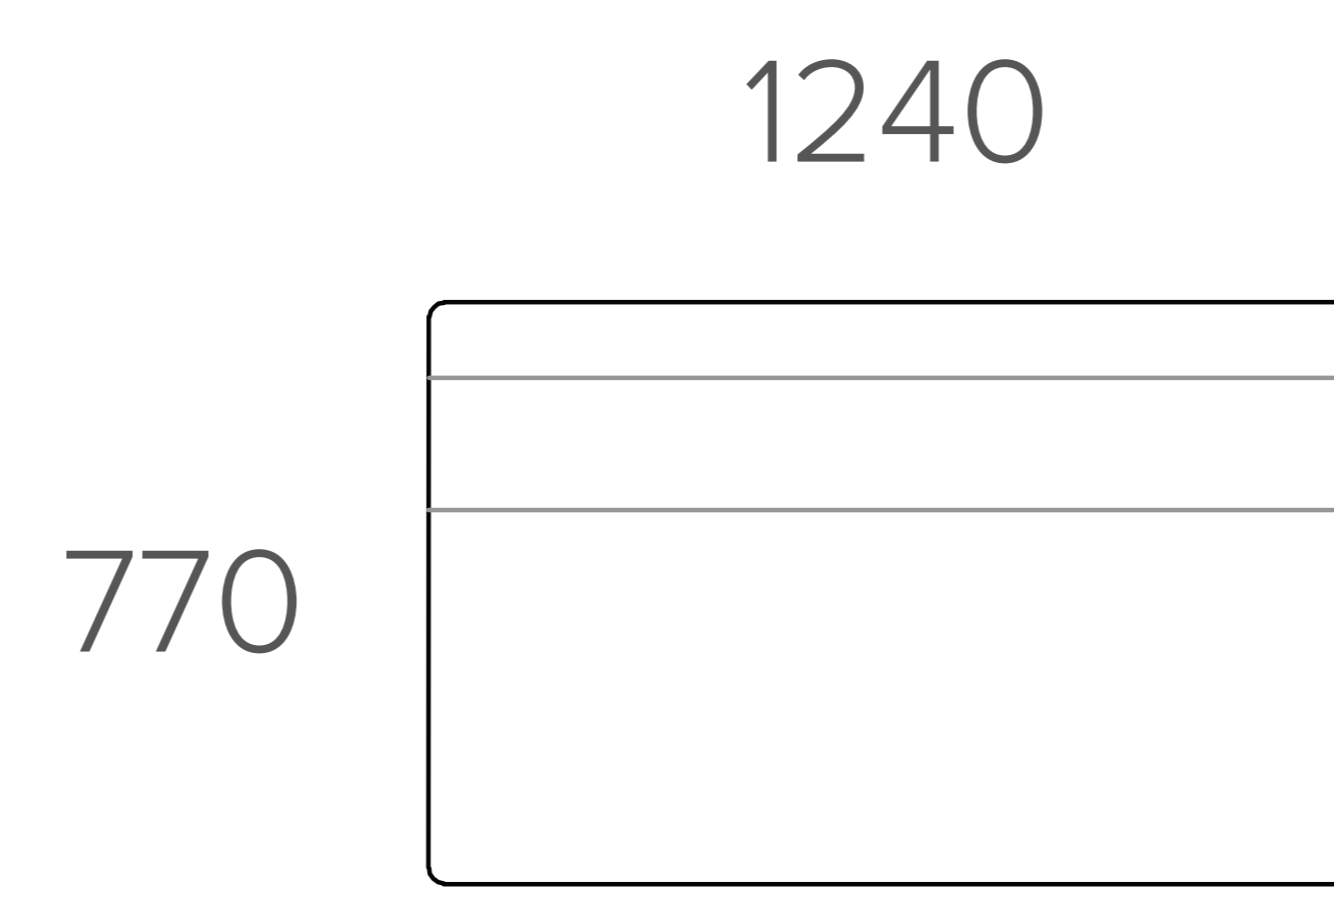

Scale 1:10

Aura Light

fineseat

Aura Light and Stool
Modular Side View

Aura Light 1 Seater

Aura Light 2 Seater

Aura Light 3 Seater

Aura Light Stool

Aura Light Concave 90°

Aura Light Convex 90°

Aura Light Concave 30°

Aura Light Convex 30°

2x Aura Light Concave 90° Segments

4x Aura Light Convex 90° Segments

12x Aura Light Concave 30° Segments

6x Aura Light 1 Seater
3x Aura Light Concave 30° Segments

5x Aura Light Concave 30° Segments
9x Aura Light Convex 30° Segments