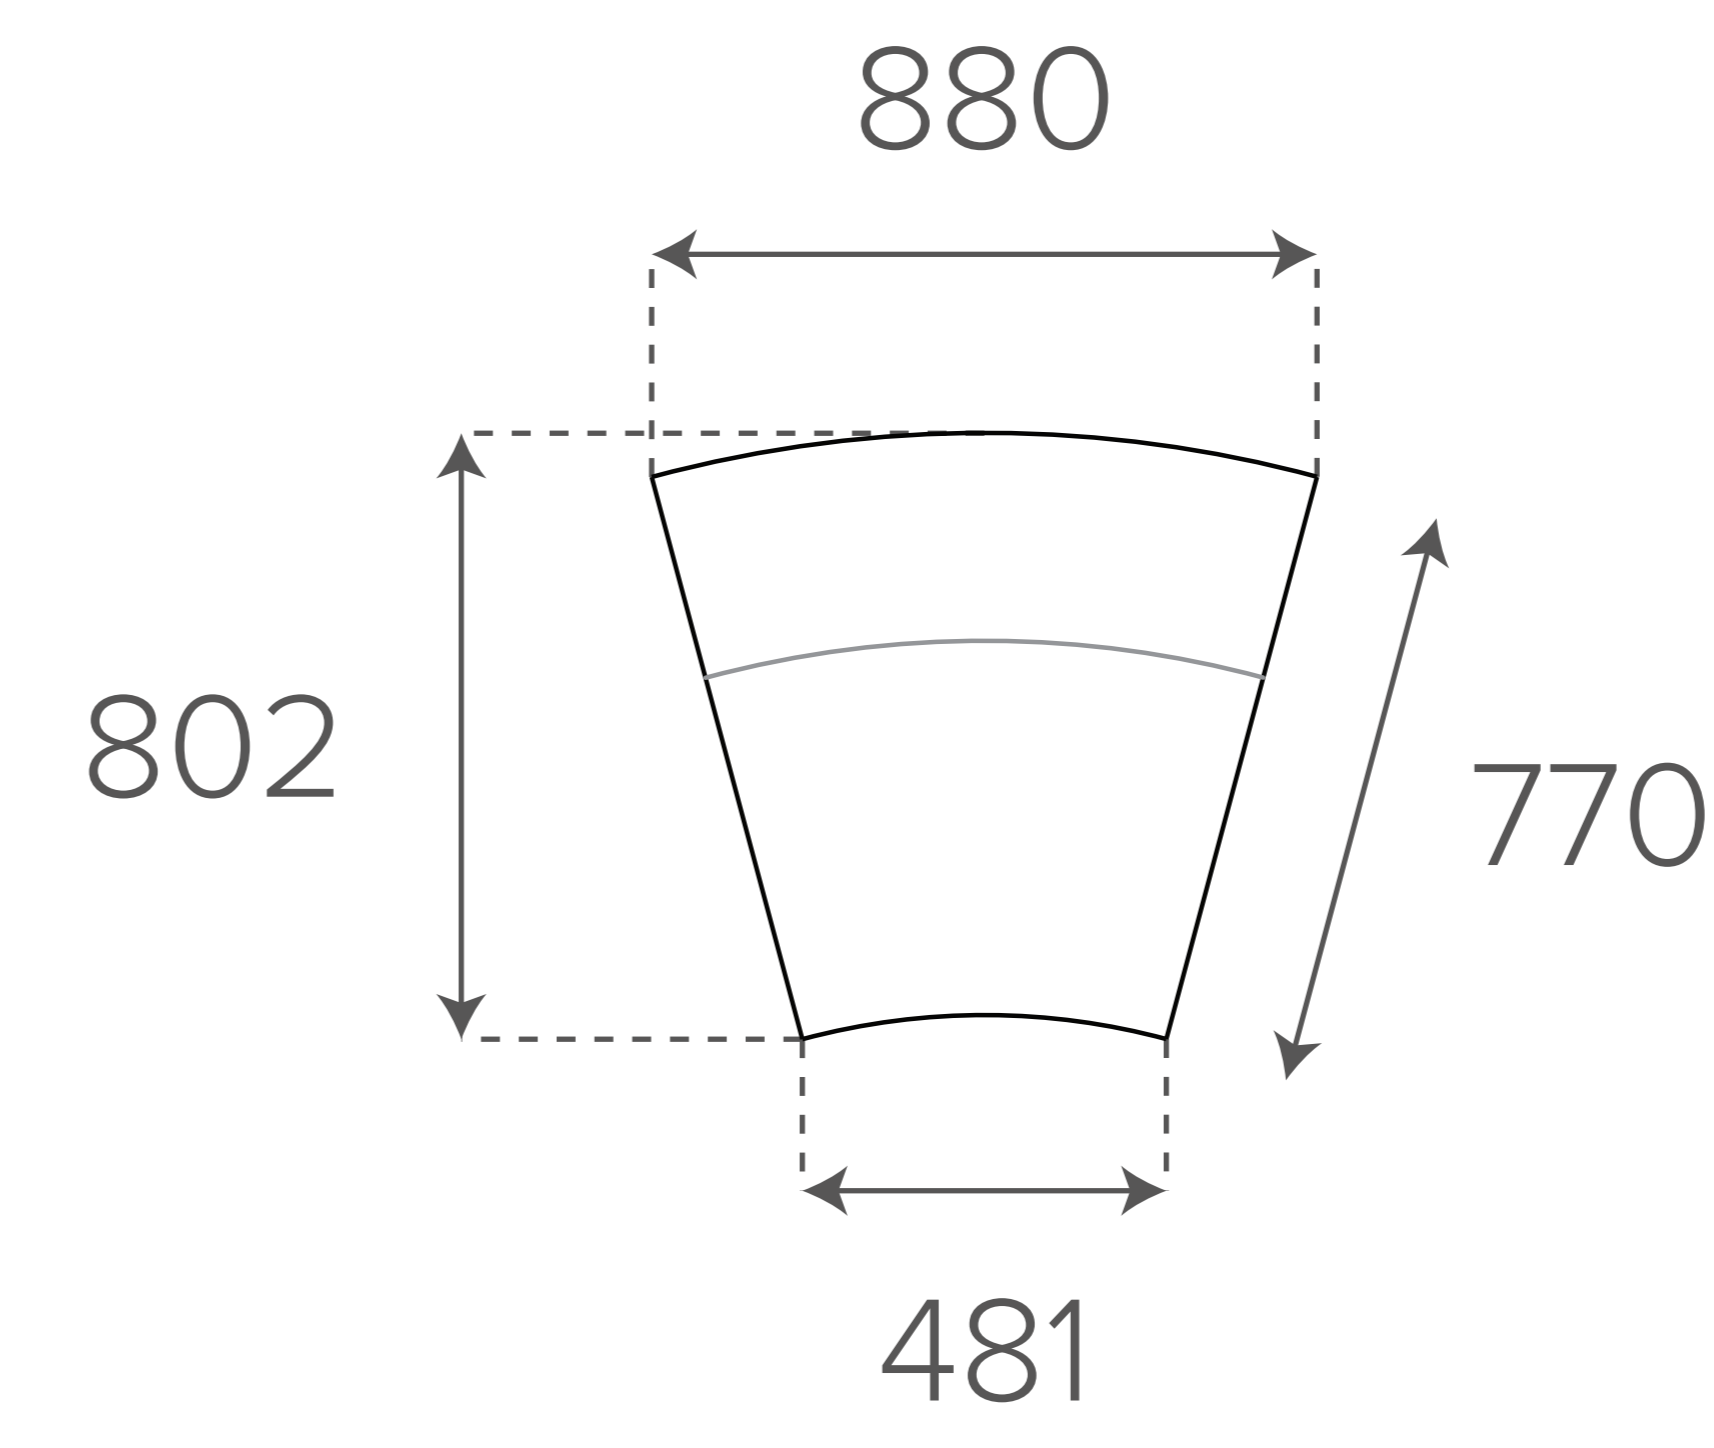

Scale 1:10

Aura Light

fineseat

Aura Light and Stool
Modular Side View

Aura Light 1 Seater

Aura Light 2 Seater

Aura Light 3 Seater

Aura Light Stool

Aura Light Concave 90°

Aura Light Convex 90°

Aura Light Concave 30°

Aura Light Convex 30°

2x Aura Light Concave 90° Segments

4x Aura Light Convex 90° Segments

12x Aura Light Concave 30° Segments

6x Aura Light 1 Seater
3x Aura Light Concave 30° Segments

5x Aura Light Concave 30° Segments
9x Aura Light Convex 30° Segments