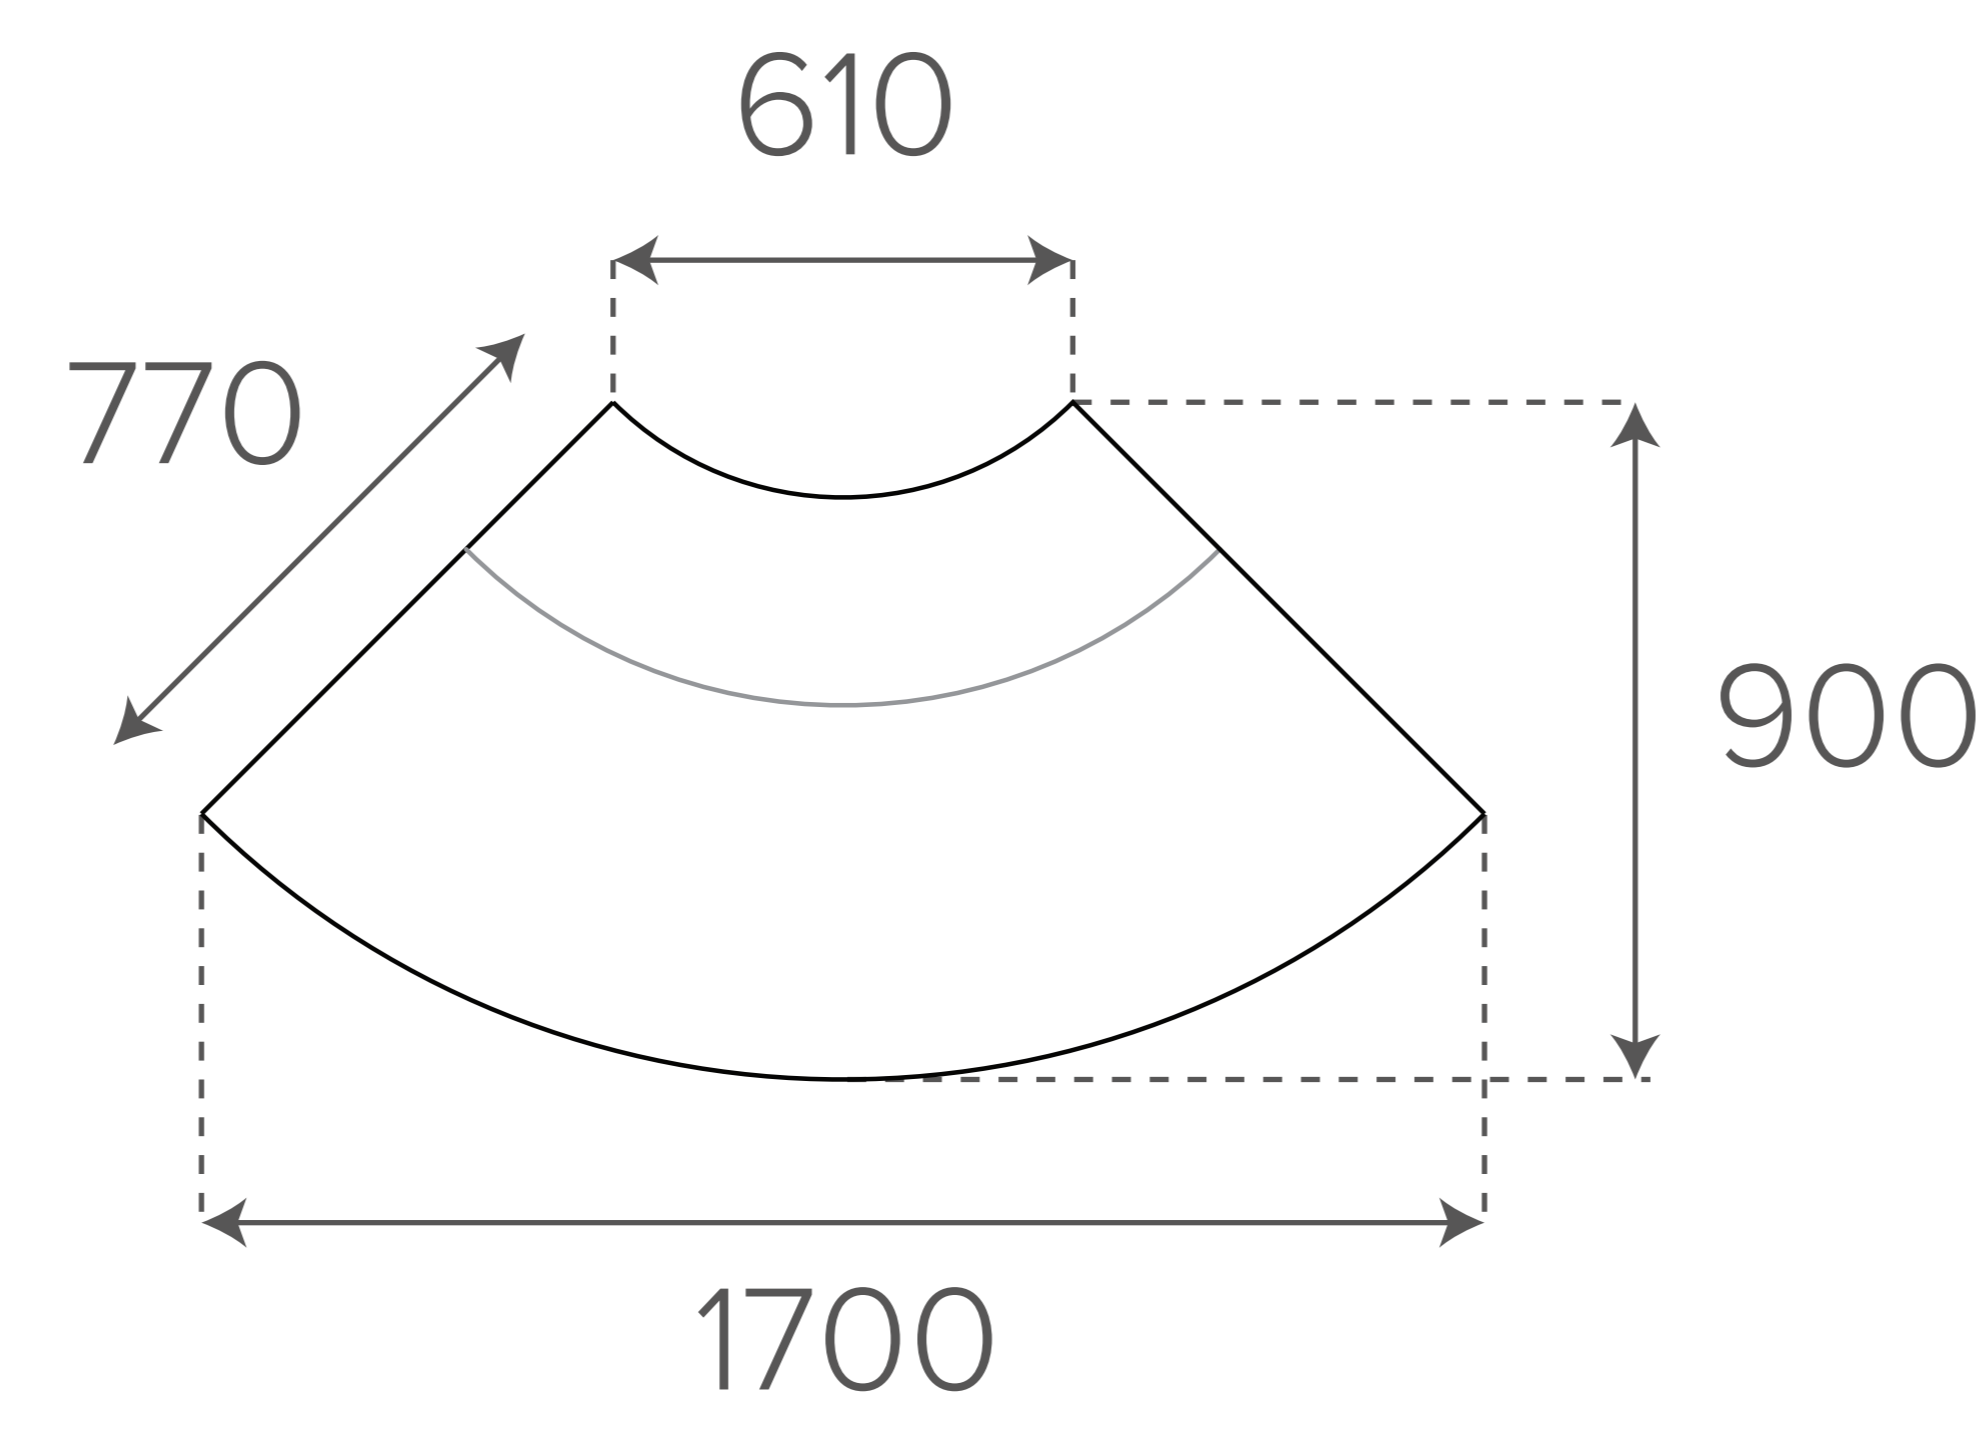

Scale 1:10

Aura Light

fineseat

Aura Light and Stool
Modular Side View

Aura Light 1 Seater

Aura Light 2 Seater

Aura Light 3 Seater

Aura Light Stool

Aura Light Concave 90°

Aura Light Convex 90°

Aura Light Concave 30°

Aura Light Convex 30°

2x Aura Light Concave 90° Segments

4x Aura Light Convex 90° Segments

12x Aura Light Concave 30° Segments

6x Aura Light 1 Seater
3x Aura Light Concave 30° Segments

5x Aura Light Concave 30° Segments
9x Aura Light Convex 30° Segments