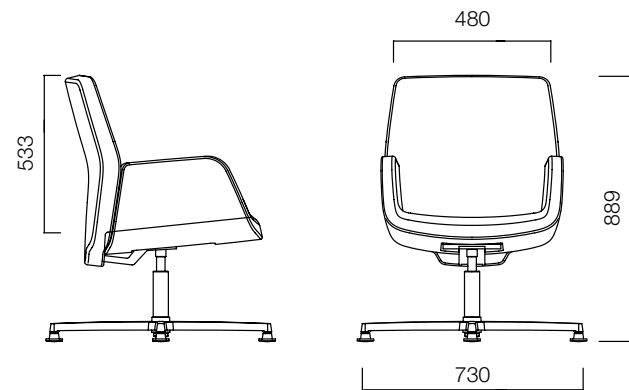

## Backrest Tilt

Concealed synchronous knee-tilt mechanism allows up to 22 degrees of recline motion with adjustable tension. During the back tilt, the seat moves about 2/1, which ensures better spinal alignment and reduces stress on your lower back and legs. Can be locked in 5 preset angles.

## Sensitive Backrest Tension

Aura, offers a comfortable sitting with its easily adjustable backrest tension.

DIMENSIONS (mm)

Aura High Backrest

Aura Low Backrest

Aura Lounge

[fineseat.com.au](http://fineseat.com.au)