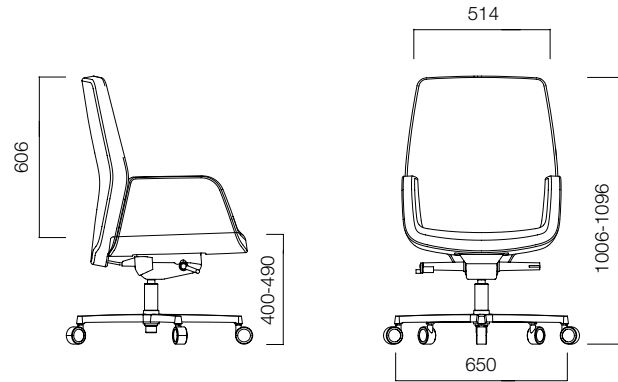

## Backrest Tilt

Concealed synchronous knee-tilt mechanism allows up to 22 degrees of recline motion with adjustable tension. During the back tilt, the seat moves about 2/1, which ensures better spinal alignment and reduces stress on your lower back and legs. Can be locked in 5 preset angles.

## Sensitive Backrest Tension

Aura, offers a comfortable sitting with its easily adjustable backrest tension.

DIMENSIONS (mm)

Aura High Backrest

Aura Low Backrest

Aura Lounge

[fineseat.com.au](http://fineseat.com.au)