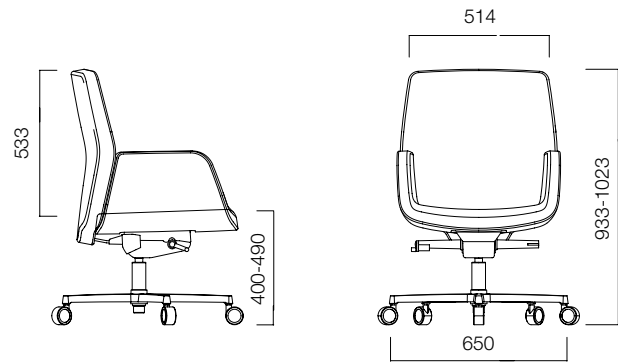

## Backrest Tilt

Concealed synchronous knee-tilt mechanism allows up to 22 degrees of recline motion with adjustable tension. During the back tilt, the seat moves about 2/1, which ensures better spinal alignment and reduces stress on your lower back and legs. Can be locked in 5 preset angles.

## Sensitive Backrest Tension

Aura, offers a comfortable sitting with its easily adjustable backrest tension.

DIMENSIONS (mm)

Aura High Backrest

Aura Low Backrest

Aura Lounge

[fineseat.com.au](http://fineseat.com.au)